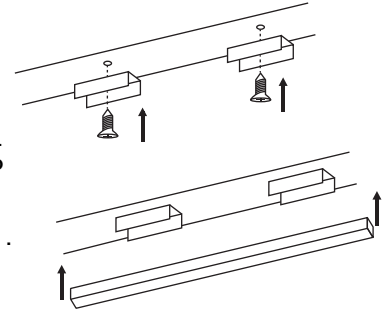

XL marlin Lighting

Linear Profile 50 (XLLS5095AB) Installation Instruction

The user: thank you for your purchase use this product, read this instruction manual before usage

1. Model: XLLS5095AB
2. Rated Voltage: 180-240 V 50/60 Hz
3. IP Grade: IP44
4. Operating Temperature: -20 to +40

Steel Wire

Mounting Clip

Recessed Installation clip

End cap

- Always disconnect the power supply before installing or performing any maintenance operations.
- Installation should be carried out by a suitably qualified person in accordance with good electrical practice and the appropriate national wiring regulations.
- These luminaires are widely used in commercial lighting, home decoration lighting, art gallery and museums.
- Only can be touched after 3 minutes later when power off, so as to avoid burns.
- Dismantling and refit are forbidden
- Installation on inflammables is forbidden.

Surface Mounting Installation

1. FIX THE METAL CLIP
2. PRESS THE CHANNEL INTO THE METAL CLIP
3. CONNECT THE CABLE .
LIVE LINE FOR L TERMINAL,
NULL LINE FOR N TERMINAL,
GROUND LINE FOR E TERMINAL.

Recessed Mounting Installation

1. PLACE THE LINEAR IN DESIRED PLACE
2. ATTACH THE RECESSED CLIP TO LINEART
3. FASTEN THE CLIP NUT
4. CONNECT THE CABLE .
LIVE LINE FOR L TERMINAL,
NULL LINE FOR N TERMINAL,
GROUND LINE FOR E TERMINAL.