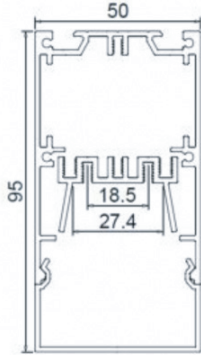

XL marlin Lighting

Linear Profile 50 (XLLS5095AB) Installation Instruction

The user: thank you for your purchase use this product, read this instruction manual before usage

1. Model: XLLS5095AB
2. Rated Voltage: 180-240 V 50/60 Hz
3. IP Grade: IP44
4. Operating Temperature: -20 to +40

Steel Wire

Mounting Clip

Recessed Installation clip

End cap

- Always disconnect the power supply before installing or performing any maintenance operations.
- Installation should be carried out by a suitably qualified person in accordance with good electrical practice and the appropriate national wiring regulations.
- These luminaires are widely used in commercial lighting, home decoration lighting, art gallery and museums.
- Only can be touched after 3 minutes later when power off, so as to avoid burns.
- Dismantling and refit are forbidden
- Installation on inflammables is forbidden.

Surface Mounting Installation

1. FIX THE METAL CLIP
2. PRESS THE CHANNEL INTO THE METAL CLIP
3. CONNECT THE CABLE .
LIVE LINE FOR L TERMINAL,
NULL LINE FOR N TERMINAL,
GROUND LINE FOR E TERMINAL.

Recessed Mounting Installation

1. PLACE THE LINEAR IN DESIRED PLACE
2. ATTACH THE RECESSED CLIP TO LINEART
3. FASTEN THE CLIP NUT
4. CONNECT THE CABLE .
LIVE LINE FOR L TERMINAL,
NULL LINE FOR N TERMINAL,
GROUND LINE FOR E TERMINAL.