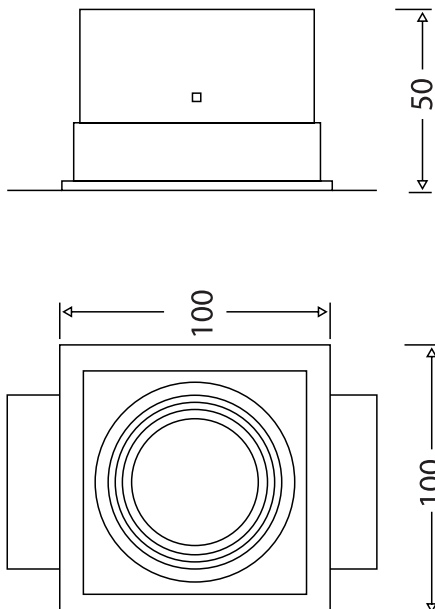

Model: SYR100WH Trimless Square Single Light - Trim

General Data

Lamp	MY
Lamp Watts	6W/10W/12W
Lamp Lumens	Up to 1080lm
Dimension	100x100X50 mm
Cut out dia. (mm)	100x100 mm
Weight	0.32 Kgs
IP Rating	20

Trim Options

Part Number	Trim color
SYR100WH	White

Dimension Drawing

APPLICATIONS

Ideal for application where comfort and nice atmosphere is required like restaurants, cafes, hotels lobbies.

PRODUCT DESCRIPTION

Pinhole down light, can be powered with 6W,10W,12W MY LED lamp, made of die cast aluminum with return springs for fixing,