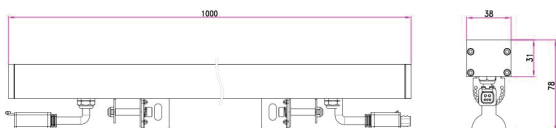

Model: OLXD3824W

General Data

Power	24W
LED type	24 PCS 3030 1W OSRAM LED Single color 24 PCS 5060 1W OSRAM LED RGBW
Luminous flux	75lm/w
CCT	3000K,4000K, Red, Green, Blue and RGBW
CRI	80+
Beam angle	15°20°40°60°
Dimension	1000x28x78 mm
Lamp Life	50000 hrs
SDCM	≤3
RAL Color	80+
Control way	ON-OFF /DMX512
Oper. Temp.	-15~50°C
Certifications	CE, RoHS

Construction Data

IP rating	IP66 Waterproof
IK rating	IK06
Housing	Aviation grade aluminum alloy(Grey)
Protection	waterproof adopts the new patented technology and technology of extrusion silicone strip
Bracket	304 stainless steel with locking function damping rotating bracket
Cable location	From the bottom
Glass	Tempered glass

Electrical Data

Input voltage	DC24V
Insulation class	Class III
Cable	2 PCS cables with waterproof connectors, male and female

Dimension Drawing

Driver: Constant Voltage Output

Driver Code	Watt	IP rate	Fixtures Qty	Warranty
MW- LPV-35-24	35 W	IP 67	max 1	2 years
MW- NPF-40-24	40 W	IP 67	max 1	5 years
MW- XLG-75-24	75 W	IP 67	min 1 - max 2	5 years
MW- ELG-75-24	75 W	IP 67	min 1 - max 2	5 years

PRODUCT DESCRIPTION

Surface-mounted linear slim wall washer luminaire for outdoor installation, length 1,000mm, Aluminum alloy body housing. Remote driver needed, Low power Osram LED, IP66 rated

FIXTURE CONSTRUCTION