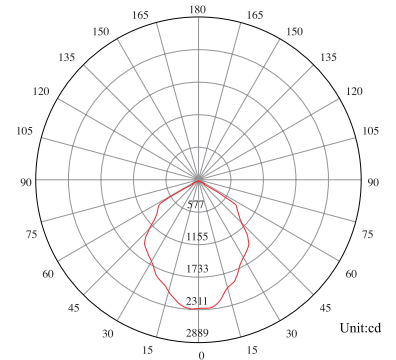

Model: PR8Q42IP20WH

General Data

Power	42 W
LED type	LED COB
Luminous flux	3300 lm
CCT	3000K or 4000K as standard. Different CCT upon request.
CRI	>83 Ra
Beam angle	60°
Dimension	210x210x70 mm
Cut out dia.	190x190 mm
Weight (kgs)	1.50 Kgs
Lamp Life	50000 hrs
SDCM	≤5
Oper. Temp.	C -10°-45°
Certifications	CE, RoHS
Trim Color	White
Dimming	1-10V/DALI

Dimension Drawing

Lamp Options

Part Number	CCT	Beam angle
PR8Q42IP20WH3	3000 K	60°
PR8Q42IP20WH4	4000 K	60°

Photometric Data

Light Distribution Curve [Unit: cd]

Lux distance Curve