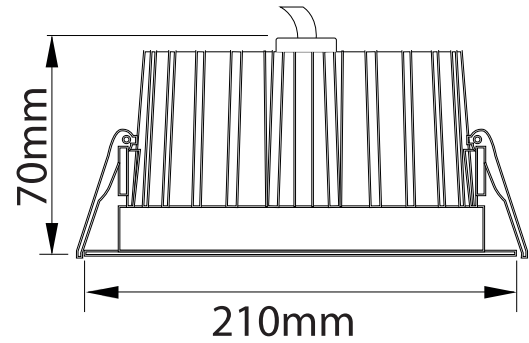

Model: PR8Q42IP20WH

General Data

Power	42 W
LED type	LED COB
Luminous flux	3300 lm
CCT	3000K or 4000K as standard. Different CCT upon request.
CRI	>83 Ra
Beam angle	60°
Dimension	210x210x70 mm
Cut out dia.	190x190 mm
Weight (kgs)	1.50 Kgs
Lamp Life	50000 hrs
SDCM	≤5
Oper. Temp.	C -10°-45°
Certifications	CE, RoHS
Trim Color	White
Dimming	1-10V/DALI

Construction Data

IP rating	20 Indoor
Housing	Solid aluminum housing CNC machined body
Protection finishing	passivated (anodizing) anti-corrosion finishing
Glass	/
Loading capacity	/
Cable Gland	IP20
Gasket	Silicone rubber gasket

Electrical Data

Input voltage	AC 100~240V
Cable	Cable gland

Accessories

Mounted Accessory	/
Clip	/

APPLICATIONS

Ideal for general lighting in retail, commercial and domestic applications. Particularly suitable where glare can be an issue because this light fixture has very low glare index

Dimension Drawing

Lamp Options

Part Number	CCT	Beam angle
PR8Q42IP20WH3	3000 K	60°
PR8Q42IP20WH4	4000 K	60°

Photometric Data

Light Distribution Curve [Unit: cd]

Lux distance Curve