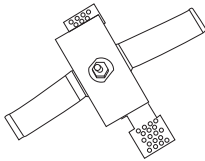

XL marlin Lighting

Linear Profile 100 (XLLS10075) Installation Instruction

The user: thank you for your purchase use this product, read this instruction manual before usage

1. Model: XLLS10075
2. Rated Voltage: 180-240 V 50/60 Hz
3. IP Grade: IP44
4. Operating Temperature: -20 to +40

Steel Wire

Mounting Clip

Recessed Installation clip

End cap

- Always disconnect the power supply before installing or performing any maintenance operations.
- Installation should be carried out by a suitably qualified person in accordance with good electrical practice and the appropriate national wiring regulations.
- These luminaires are widely used in commercial lighting, home decoration lighting, art gallery and museums.
- Only can be touched after 3 minutes later when power off, so as to avoid burns.
- Dismantling and refit are forbidden
- Installation on inflammables is forbidden.

Surface Mounting Installation

1. FIX THE METAL CLIP
2. PRESS THE CHANNEL INTO THE METAL CLIP
3. CONNECT THE CABLE .
LIVE LINE FOR L TERMINAL,
NULL LINE FOR N TERMINAL,
GROUND LINE FOR E TERMINAL.

Recessed Mounting Installation

1. PLACE THE LINEAR IN DESIRED PLACE
2. ATTACH THE RECESSED CLIP TO LINEART
3. FASTEN THE CLIP NUT
4. CONNECT THE CABLE .
LIVE LINE FOR L TERMINAL,
NULL LINE FOR N TERMINAL,
GROUND LINE FOR E TERMINAL.