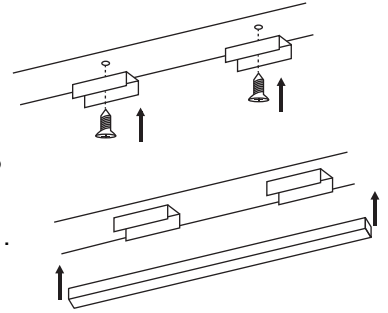

XL marlin Lighting

Linear Profile 100 (XLLS10075) Installation Instruction

The user: thank you for your purchase use this product, read this instruction manual before usage

1. Model: XLLS10075
2. Rated Voltage: 180-240 V 50/60 Hz
3. IP Grade: IP44
4. Operating Temperature: -20 to +40

Steel Wire

Mounting Clip

Recessed Installation clip

End cap

- Always disconnect the power supply before installing or performing any maintenance operations.
- Installation should be carried out by a suitably qualified person in accordance with good electrical practice and the appropriate national wiring regulations.
- These luminaires are widely used in commercial lighting, home decoration lighting, art gallery and museums.
- Only can be touched after 3 minutes later when power off, so as to avoid burns.
- Dismantling and refit are forbidden
- Installation on inflammables is forbidden.

Surface Mounting Installation

1. FIX THE METAL CLIP
2. PRESS THE CHANNEL INTO THE METAL CLIP
3. CONNECT THE CABLE .
LIVE LINE FOR L TERMINAL,
NULL LINE FOR N TERMINAL,
GROUND LINE FOR E TERMINAL.

Recessed Mounting Installation

1. PLACE THE LINEAR IN DESIRED PLACE
2. ATTACH THE RECESSED CLIP TO LINEART
3. FASTEN THE CLIP NUT
4. CONNECT THE CABLE .
LIVE LINE FOR L TERMINAL,
NULL LINE FOR N TERMINAL,
GROUND LINE FOR E TERMINAL.