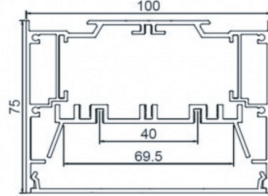

XL marlin Lighting

Linear Profile 100 (XLLS10075) Installation Instruction

The user: thank you for your purchase use this product, read this instruction manual before usage

1. Model: XLLS10075
2. Rated Voltage: 180-240 V 50/60 Hz
3. IP Grade: IP44
4. Operating Temperature: -20 to +40

Steel Wire

Mounting Clip

Recessed Installation clip

End cap

- Always disconnect the power supply before installing or performing any maintenance operations.
- Installation should be carried out by a suitably qualified person in accordance with good electrical practice and the appropriate national wiring regulations.
- These luminaires are widely used in commercial lighting, home decoration lighting, art gallery and museums.
- Only can be touched after 3 minutes later when power off, so as to avoid burns.
- Dismantling and refit are forbidden
- Installation on inflammables is forbidden.

Surface Mounting Installation

1. FIX THE METAL CLIP
2. PRESS THE CHANNEL INTO THE METAL CLIP
3. CONNECT THE CABLE .
LIVE LINE FOR L TERMINAL,
NULL LINE FOR N TERMINAL,
GROUND LINE FOR E TERMINAL.

Recessed Mounting Installation

1. PLACE THE LINEAR IN DESIRED PLACE
2. ATTACH THE RECESSED CLIP TO LINEART
3. FASTEN THE CLIP NUT
4. CONNECT THE CABLE .
LIVE LINE FOR L TERMINAL,
NULL LINE FOR N TERMINAL,
GROUND LINE FOR E TERMINAL.