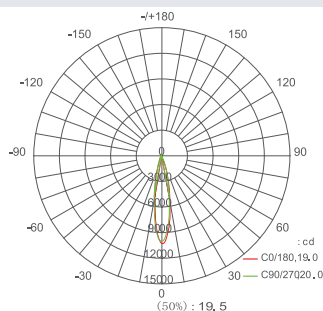

Photometric Data