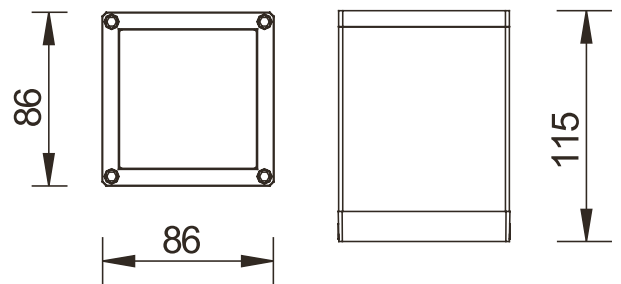

Model: OLB133474

General Data

Power	6 W
LED type	COB
Luminous flux	340 lm
CCT	3000K or 4000K as standard. Different CCT upon request.
CRI	80+
Beam angle	64°
Dimension	86x86x115mm
Cut out dia.	/
Weight (kgs)	1.55 kgs
Lamp Life	50000 hrs
SDCM	≤5
Ambient Temp.	-40°-45°
RAL Color	80+
Oper. Temp.	-30°-45°
Certifications	CE, RoHS

Dimension Drawing

Lamp Options

Part Number	CCT	Beam angle
OLB133474C3B64	3000 K	64°
OLB133474C4B64	4000 K	64°

Photometric Data

Light Distribution Curve

Illumination Drawing