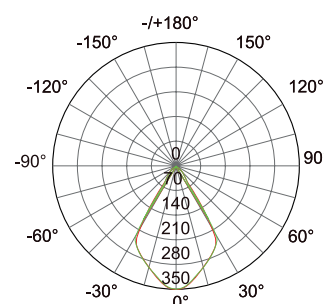

Model: OLB133474

General Data

Power	6 W
LED type	COB
Luminous flux	340 lm
CCT	3000K or 4000K as standard. Different CCT upon request.
CRI	80+
Beam angle	64°
Dimension	86x86x115mm
Cut out dia.	/
Weight (kgs)	1.55 kgs
Lamp Life	50000 hrs
SDCM	≤5
Ambient Temp.	-40°-45°
RAL Color	80+
Oper. Temp.	-30°-45°
Certifications	CE, RoHS

Dimension Drawing

Lamp Options

Part Number	CCT	Beam angle
OLB133474C3B64	3000 K	64°
OLB133474C4B64	4000 K	64°

Photometric Data

Light Distribution Curve

Illumination Drawing