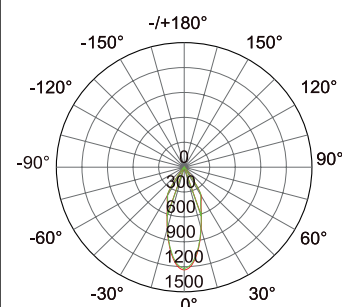

Model: OLB033073

General Data

Power	8 W
LED type	COB
Luminous flux	690 lm
CCT	3000K or 4000K as standard. Different CCT upon request.
CRI	80+
Beam angle	38°
Dimension	Ø108x150mm
Cut out dia.	/
Weight (kgs)	1.84 kgs
Lamp Life	50000 hrs
SDCM	≤5
Ambient Temp.	-40°-45°
RAL Color	80+
Oper. Temp.	-30°-45°
Certifications	CE, RoHS

Dimension Drawing

Lamp Options

Part Number	CCT	Beam angle
OLB033073C3B38	3000 K	38°
OLB033073C4B38	4000 K	38°

Photometric Data

Light Distribution Curve

Illumination Drawing