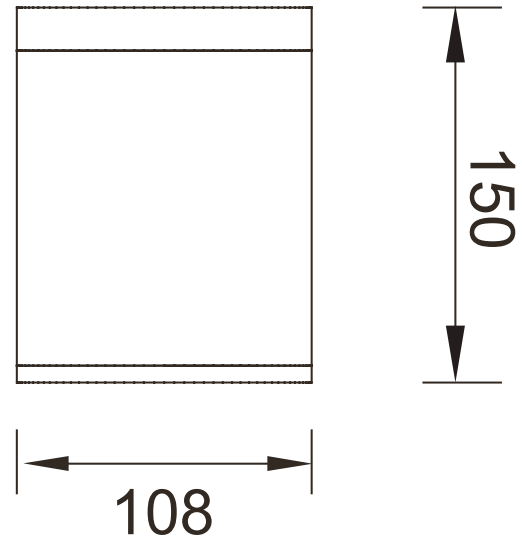

Model: OLB033073

General Data

Power	8 W
LED type	COB
Luminous flux	690 lm
CCT	3000K or 4000K as standard. Different CCT upon request.
CRI	80+
Beam angle	38°
Dimension	Ø108x150mm
Cut out dia.	/
Weight (kgs)	1.84 kgs
Lamp Life	50000 hrs
SDCM	≤5
Ambient Temp.	-40°-45°
RAL Color	80+
Oper. Temp.	-30°-45°
Certifications	CE, RoHS

Dimension Drawing

Lamp Options

Part Number	CCT	Beam angle
OLB033073C3B38	3000 K	38°
OLB033073C4B38	4000 K	38°

Photometric Data

Light Distribution Curve

Illumination Drawing