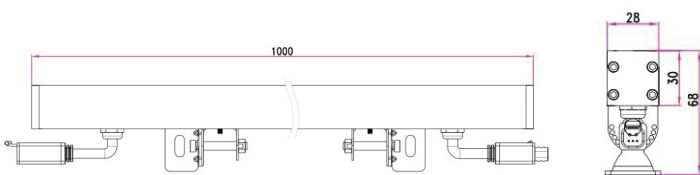

#### General Data

Power	36W
LED type	36 PCS 3030 1W OSRAM LED Single color 36 PCS 5060 1W OSRAM LED RGBW
Luminous flux	75lm/w
CCT	3000K,4000K, Red, Green, Blue and RGBW
CRI	80+
Beam angle	15°20°40°60°
Dimension	1000x28x78 mm
Lamp Life	50000 hrs
SDCM	≤3
RAL Color	80+
Control way	ON-OFF /DMX512
Oper. Temp.	-15~50°C
Certifications	CE, RoHS

#### Construction Data

IP rating	IP66 Waterproof
IK rating	IK06
Housing	Aviation grade aluminum alloy(Grey)
Protection	waterproof adopts the new patented technology and technology of extrusion silicone strip
Bracket	304 stainless steel with locking function damping rotating bracket
Cable location	From the bottom
Glass	Frosted tempered glass

#### Dimension Drawing

#### PRODUCT DESCRIPTION

Surface-mounted linear slim wall washer luminaire for outdoor installation, length 1,000mm, Aluminum alloy body housing. Remote driver needed, Low power Osram LED, IP66 rated