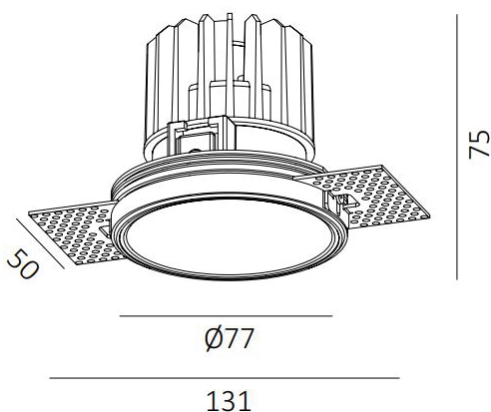

Model: XLDL3719

General Data			
Model Number	XLDL37196W	XLDL371910W	XLDL371915W
Power	6W	10W	15W
Dimension	Ø77x75mm		
Cut out dia.	Ø85 mm		
LED type	Citizen LED		
Luminous	85.5lm/W		
CCT	3000K or 4000K different CCT upon request		
CRI	≥90		
Beam angle	15°/24°/36°/60°		
Lamp Life	50000 hrs		
SDCM	≤3		
Product Finishing	Black/White		
Oper. Temp.	-20°C~40°C		
IP Rating	IP45		
Input voltage (V)	AC220-240V 50-60Hz		
Dimming Opt.	DALI / 1-10V		
Housing Material	Aluminum Die-Casting		
Certifications	CE, RoHS		

Dimension Drawing

APPLICATIONS

Ideal for general lighting in retail, commercial and domestic applications. Particularly suitable where glare can be an issue.

PRODUCT DESCRIPTION

Brilliant down light for general lighting, and made of die cast aluminum body and heat sink,

FIXTURE CONSTRUCTION

Trimless & deep fix design, Low glare reflector, Interchangeable reflectors, die cast aluminum body and heat sink, with different beam angles, IP54.

6W White Lamp Options

Part Number	CCT	B. Angle
XLDL37196WWHC3B15	3000K	15°
XLDL37196WWHC3B15	4000K	15°
XLDL37196WWHC3B24	3000K	24°
XLDL37196WWHC3B24	4000K	24°
XLDL37196WWHC3B36	3000K	36°
XLDL37196WWHC3B36	4000K	36°
XLDL37196WWHC3B60	3000K	60°
XLDL37196WWHC3B60	4000K	60°

10W White Lamp Options

Part Number	CCT	B. Angle
XLDL371910WWHC3B15	3000K	15°
XLDL371910WWHC3B15	4000K	15°
XLDL371910WWHC3B24	3000K	24°
XLDL371910WWHC3B24	4000K	24°
XLDL371910WWHC3B36	3000K	36°
XLDL371910WWHC3B36	4000K	36°
XLDL371910WWHC3B60	3000K	60°
XLDL371910WWHC3B60	4000K	60°