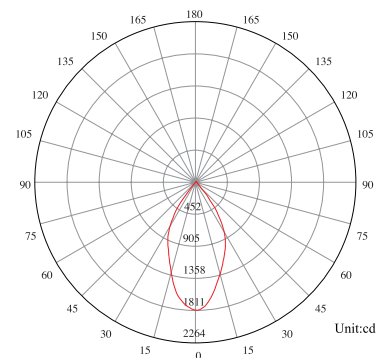

Model: PR5Q20IP20WH

General Data

Power	20 W
LED type	LED COB
Luminous flux	1500 lm
CCT	3000K or 4000K as standard. Different CCT upon request.
CRI	>83 Ra
Beam angle	60°
Dimension	130x130x70 mm
Cut out dia.	110x110 mm
Weight (kgs)	0.95 Kgs
Lamp Life	50000 hrs
SDCM	≤5
Oper. Temp.	C -10°-45°
Certifications	CE, RoHS
Trim Color	White
Dimming	1-10V/DALI

Dimension Drawing

Lamp Options

Part Number	CCT	Beam angle
PR5Q20IP20WH3	3000 K	60°
PR5Q20IP20WH4	4000 K	60°

Photometric Data

Light Distribution Curve [Unit: cd]

Lux distance Curve