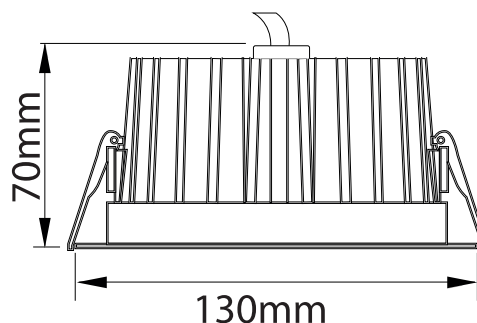

Model: PR5Q20IP20WH

General Data

Power	20 W
LED type	LED COB
Luminous flux	1500 lm
CCT	3000K or 4000K as standard. Different CCT upon request.
CRI	>83 Ra
Beam angle	60°
Dimension	130x130x70 mm
Cut out dia.	110x110 mm
Weight (kgs)	0.95 Kgs
Lamp Life	50000 hrs
SDCM	≤5
Oper. Temp.	C -10°-45°
Certifications	CE, RoHS
Trim Color	White
Dimming	1-10V/DALI

Construction Data

IP rating	20 Indoor
Housing	Solid aluminum housing CNC machined body
Protection finishing	passivated (anodizing) anti-corrosion finishing
Glass	/
Loading capacity	/
Cable Gland	IP20
Gasket	Silicone rubber gasket

Electrical Data

Input voltage	AC 100~240V
Cable	Cable gland

Accessories

Mounted Accessory	/
Clip	/

APPLICATIONS

Ideal for general lighting in retail, commercial and domestic applications. Particularly suitable where glare can be an issue because this light fixture has very low glare index

Dimension Drawing

Lamp Options

Part Number	CCT	Beam angle
PR5Q20IP20WH3	3000 K	60°
PR5Q20IP20WH4	4000 K	60°

Photometric Data

Light Distribution Curve [Unit: cd]

Lux distance Curve