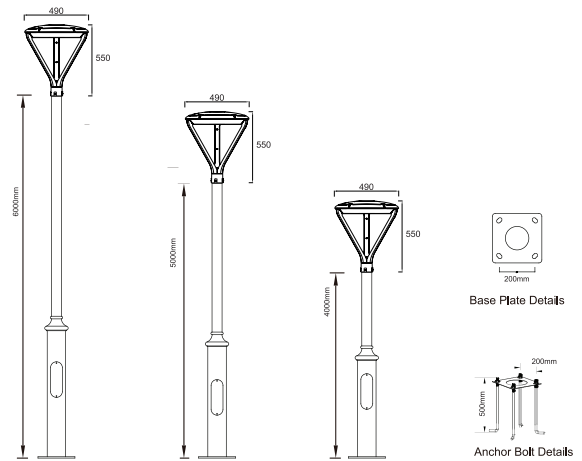

Construction Data

IP rating	IP65 Waterproof
Installation Pipe	Ø60/76mm
Housing	Aluminum lamp body
Housing finish	Polyester powder coating
Optic	Polycarbonate
Impact resistance	IK 08
Protector	Tempered glass
Driver	Meanwell

Pole options (Black)

(Black)

Part Number	Pole Length
OLP400B	4000mm
OLP500B	5000mm
OLP600B	6000mm

(Grey)

Part Number	Pole Length
OLP400G	4000mm
OLP500G	5000mm
OLP600G	6000mm

Photometric Data

APPLICATIONS

Simple appearance, easy to integrate with the environment. Specially designed for squares, parks and gardens areas.

Asymmetrical Beam angle

Lamp options (Black)

Part Number	Watts	CCT
OLPFUA35WC3SB	35W	3000K
OLPFUA35WC4SB	35W	4000K
OLPFUA60WC3SB	60W	3000K
OLPFUA60WC4SB	60W	4000K

Lamp options (Grey)

Part Number	Watts	CCT
OLPFUA35WC3SG	35W	3000K
OLPFUA35WC4SG	35W	4000K
OLPFUA60WC3SG	60W	3000K
OLPFUA60WC4SG	60W <td 4000K	

POLE Length

Dimension Drawing