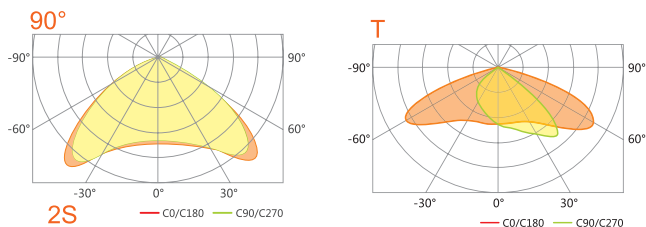

XL marlin Lighting

GARDEN Urban lighting

Model: OLPFU

General Data

Power	35W/60W
LED type	Cree, Osram LED
Luminous flux	120 lm/W
CCT	3000K or 4000K as standard. Different CCT upon request.
CRI	70/80
Beam angle	90° / Asymmetrical
Dimension	Ø490x 550mm
Lamp Life	50000 hrs
SDCM	≤5
Body colour	Grey, Black
Oper. Temp.	-30 °C up to +50 °C
Certifications	CE, RoHS
Input voltage	AC 100-270V, 50/60Hz

Construction Data

IP rating	IP65 Waterproof
Installation Pipe	Ø60/76mm
Housing	Aluminum lamp body
Housing finish	Polyester powder coating
Optic	Polycarbonate
Impact resistance	IK 08
Protector	Tempered glass
Driver	Meanwell

Pole options (Black)

(Black)

Part Number	Pole Length
OLP400B	4000mm
OLP500B	5000mm
OLP600B	6000mm

(Grey)

Part Number	Pole Length
OLP400G	4000mm
OLP500G	5000mm
OLP600G	6000mm

Photometric Data

APPLICATIONS

Simple appearance, easy to integrate with the environment. Specially designed for squares, parks and gardens areas.