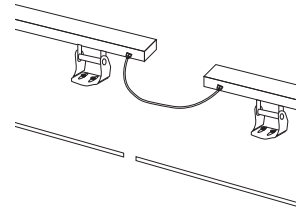

2. Adjust the rotary angle to required angle.

3. Connect the cable connectors of two fixtures in parallel circuit for those wall washers nearby with 22 pcs at max,and recommended to be 8 pcs as a group.

4. Connect the fist LED Wall Washer into power outlets with the provided input cable accessories, and this input wires should be put indoor or use the waterproof IP65 at least connector for the connecting.

indicate same protection class IP 65 junction box .