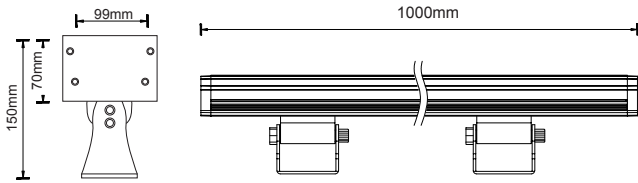

XL marlin Lighting

Exterior Wall Washer Lighting (OLWWYS114) Installation Instruction

The user: thank you for your purchase use this product, read this instruction manual before usage

- 1.Model: OLWWYS114
- 2.Rated Voltage: AC240V/DC24V
- 3.Rated Power : 144W-168W-180W
- 4.IP Grade: IP66
- 5.Insulation protection level: Class I
- 6.Operating Temperature:-30~50°C