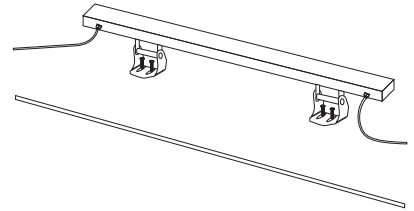

- Always disconnect the power supply before installing or performing any maintenance operations.
- Installation should be carried out by a suitably qualified person in accordance with good electrical practice and the appropriate national wiring regulations.
- These luminaires are widely used in commercial lighting, home decoration lighting, art gallery and museums.
- Only can be touched after 3 minutes later when power off, so as to avoid burns.
- Dismantling and refit are forbidden
- Installation on inflammables is forbidden.

If the external flexible cable or cord of this luminaire is damaged, it shall be exclusively replaced by the manufacturer or his service agent or a similar qualified person in order to avoid a hazard.

- 1.Place the LED Wall Washer at the required locations and aim them according to your lighting design.