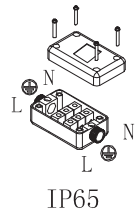

5. Lock the cable connector of the last one LED Wall Washer with the provided end cap.

6. Connect the power supply, light up the lamp.

The light source of this luminaire is not replaceable; when the source reaches its end of life the whole luminaire shall be replaced

Welcome you again to buy our products