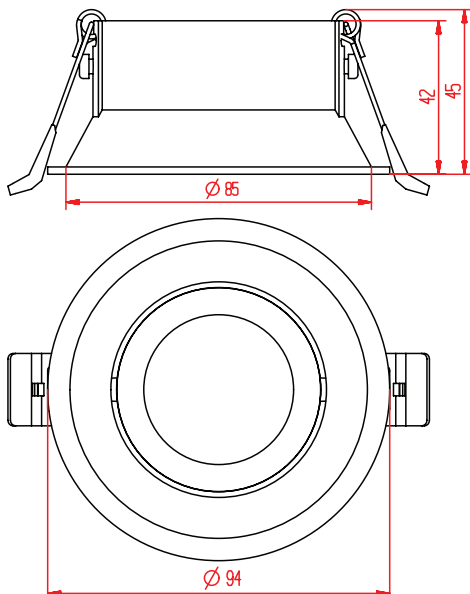

XL marlin Lighting

DOWNLIGHT MY Modular Trim

Model: GY93WH Medium Cone Single- Trim

General Data

| | |
|-------------------|--------------|
| Lamp | MY |
| Lamp Watts | 6W/10W/12W |
| Lamp Lumens | Up to 1080lm |
| Dimension | Ø93X45 mm |
| Cut out dia. (mm) | Ø82 mm |
| Weight | 0.32 Kgs |
| IP Rating | 20 |

Trim Options

| Part Number | Trim color |
|-------------|------------|
| GY93WH | White |

Dimension Drawing

APPLICATIONS

Ideal for application where comfort and nice atmosphere is required like restaurants, cafes, hotels lobbies.

PRODUCT DESCRIPTION

Pinhole down light, can be powered with 6W, 10W, 12W MY LED lamp, made of die cast aluminum with return springs for fixing,

FIXTURE CONSTRUCTION

Die Cast aluminium and powder coated paint. comes in white, silver, dark grey and mat gold.