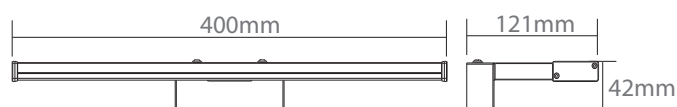

Dimension Drawing

Lamp Options

Part Number	CCT	Lamp colorT
XLW400C3WH	3000 K	White
XLW400C4WH	4000 K	White
XLW400C3CH	3000 K	Chrome
XLW400C4CH	4000 K	Chrome