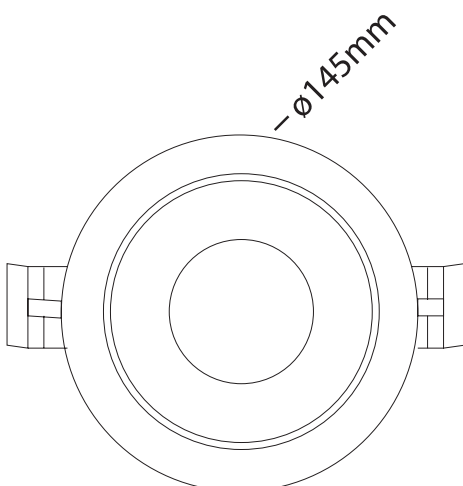

XL marlin Lighting

DOWNLIGHT MO/MX Modular Trim

Model: WCL
Large White Cone- Trim

General Data

Lamp	MO/MX
Lamp Watts	5/10/15 W
Lamp Lumens	Up to 650 lm
Cut out dia. (mm)	80 mm
Weight	0.32 Kgs
IP Rating	20

Trim Options

Part Number	Trim color
WCLWH	White
WCLSL	Silver
WCLDG	Dark grey
WCLMG	Mat gold

Dimension Drawing

APPLICATIONS

Ideal for application where comfort and nice atmosphere is required like restaurants, cafes, hotels lobbies.

PRODUCT DESCRIPTION

Pinhole down light, can be powered with 5W, 10W, 15W MO & MX LED lamp, made of die cast aluminum with return springs for fixing,

FIXTURE CONSTRUCTION

Die Cast aluminium and powder coated paint. comes in white, silver, dark grey and mat gold.