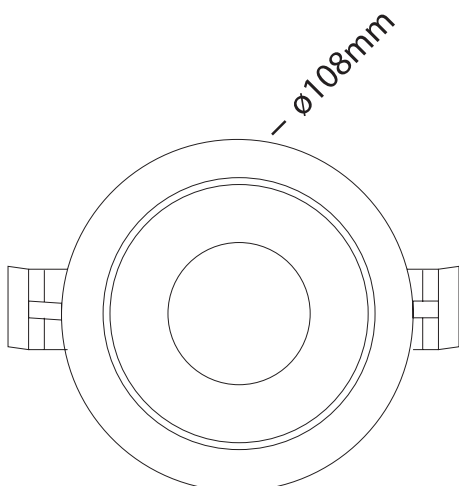

XL marlin Lighting

DOWNLIGHT MO/MX Modular Trim

Model: SCS
Small Silver Cone- Trim

General Data

Lamp	MO/MX
Lamp Watts	5/10/15 W
Lamp Lumens	Up to 650 lm
Cut out dia. (mm)	80 mm
Weight	0.32 Kgs
IP Rating	20

Trim Options

Part Number	Trim color
SCSWH	White
SCSSL	Silver
SCSDG	Dark grey
SCSMG	Mat gold

Dimension Drawing

APPLICATIONS

Ideal for application where comfort and nice atmosphere is required like restaurants, cafes, hotels lobbies.

PRODUCT DESCRIPTION

Pinhole down light, can be powered with 5W, 10W, 15W MO & MX LED lamp, made of die cast aluminum with return springs for fixing,

FIXTURE CONSTRUCTION

Die Cast aluminium and powder coated paint. comes in white, silver, dark grey and mat gold.