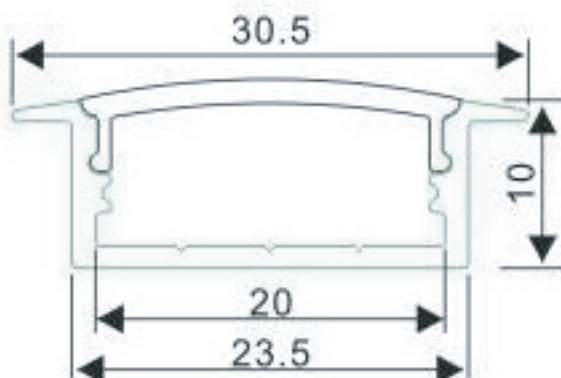

XLP013
Recessed aluminum LED profile with flange

Ordering Options

Part Number Diffuser

XLP0131	PMMA opal matte diffuser
XLP0132	PMMA semi-clear matte diffuser
XLP0133	PMMA clear diffuser

Dimension Drawing

PRODUCT DESCRIPTION

Slim aluminum recessed LED profile with flange with PMMA opal matte diffuser or PMMA semi-clear matte diffuser or PMMA clear diffuser, suitable to use with our Strip light range,

FIXTURE CONSTRUCTION