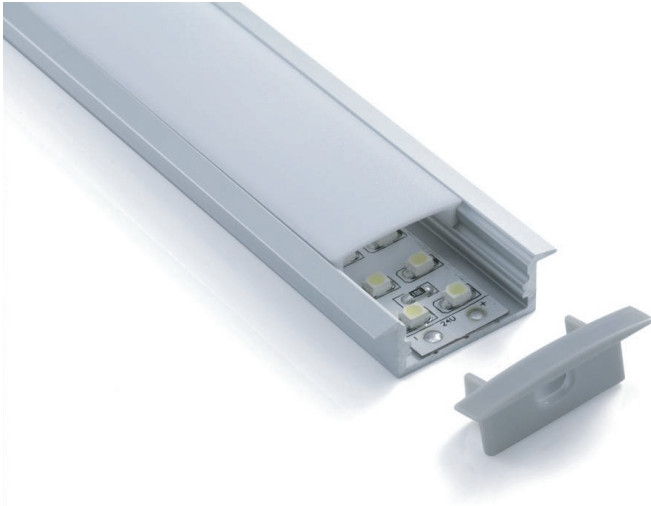

XLP013
Recessed aluminum LED profile with flange

Ordering Options

Part Number Diffuser

XLP0131	PMMA opal matte diffuser
XLP0132	PMMA semi-clear matte diffuser
XLP0133	PMMA clear diffuser

Dimension Drawing

APPLICATIONS

Ideal for general lighting indoors commercial and residential applications. Such as Showrooms, restaurants, dining rooms, meeting rooms, offices, passages, corridors, cinema, Super markets, shopping malls, lobbies, museum and exhibition.

PRODUCT DESCRIPTION

Slim aluminum recessed LED profile with flange with PMMA opal matte diffuser or PMMA semi-clear matte diffuser or PMMA clear diffuser, suitable to use with our Strip light range,

FIXTURE CONSTRUCTION

Aluminum body with PMMA opal matte diffuser or PMMA semi-clear matte diffuser or PMMA clear diffuser.

Accessory

End cap	EC-XLP013
Metal clip	-
Adj. clip	-
Connector	-