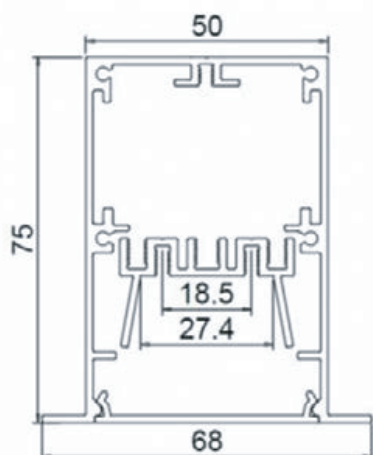

Dimension Drawing