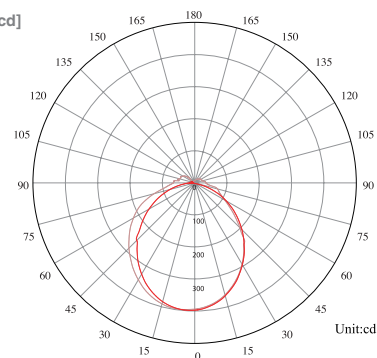

Model: XLLR5075

Lamp Data

LED Type	SMD2835
Lamp Life	50000 hrs
CRI	80 Ra
Input Voltage	AC 180-240
Dimming	1-10V/DALI
Ope. Temp.	-20 to +40
IP Rating	IP44

length	500mm	1000mm
Watts	15 W	30 W
Lumens	1200 lm	2400 lm
Weight	1.1 Kgs	2.1 Kgs
CCT	3000K/4000K. Different CCT upon request	
Body Color	White/Grey/Black	
B. Angle	120°	120°
Dim. /mm	500x50x75	1000x50x75

Lamp Options 500mm

Part Number	CCT	B.Color
XLLR5075WH3500	3000 K	White
XLLR5075WH4500	4000 K	White
XLLR5075GR3500	3000 K	Grey
XLLR5075GR4500	4000 K	Grey
XLLR5075BL3500	3000 K	Black
XLLR5075BL4500	4000 K	Black

Lamp Options 1000mm

Part Number	CCT	B.Color
XLLR5075WH3500	3000 K	White
XLLR5075WH4500	4000 K	White
XLLR5075GR3500	3000 K	Grey
XLLR5075GR4500	4000 K	Grey
XLLR5075BL3500	3000 K	Black
XLLR5075BL4500	4000 K	Black

Photometric Data

15W Light Distribution Curve [Unit: cd]

30W Light Distribution Curve [Unit: cd]