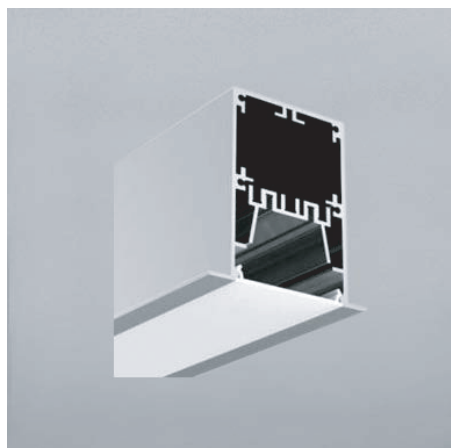

Model: XLLR5075

Lamp Data

LED Type	SMD2835
Lamp Life	50000 hrs
CRI	80 Ra
Input Voltage	AC 180-240
Dimming	1-10V/DALI
Ope. Temp.	-20 to +40
IP Rating	IP44

length	500mm	1000mm
Watts	15 W	30 W
Lumens	1200 lm	2400 lm
Weight	1.1 Kgs	2.1 Kgs
CCT	3000K/4000K. Different CCT upon request	
Body Color	White/Grey/Black	
B. Angle	120°	120°
Dim. /mm	500x50x75	1000x50x75

Dimension Drawing

APPLICATIONS

Ideal for general lighting indoors commercial and residential applications. Such as Showrooms, restaurants, dining rooms, meeting rooms, offices, passages ,corridors, cinema, Super markets, shopping malls, lobbies, museum and exhibition.

PRODUCT DESCRIPTION

Multi installation linear LED light, Aluminum body with Polycarbonate white diffuser

FIXTURE CONSTRUCTION

Aluminum body with Polycarbonate white diffuser. Available in White, Grey and Black colours