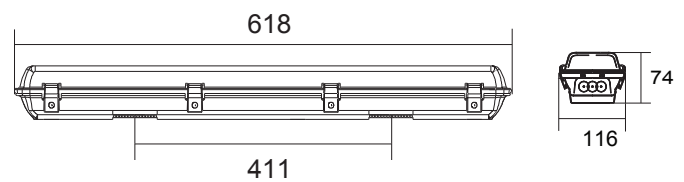

XL marlin Lighting

WEATHERPROOF- Light

Model: XLWP214FL Weatherproof-Linear

General Data

Lamp Type	SMD2835
System Watts	18 W
Lumens	2000 lm
Lamp Life	50000 hrs
CRI	>80 Ra
Beam Angle	120°
IP Rating	IP 65
Weight (Kgs)	1.2 Kgs
Voltage	220-240V
CCT	3000/6500K
Oper. temp.	-20 to +40
Dimension	618x116x74

Construction Data

IP rating	IP 65 Outdoor
Housing	Polycarbonate body
Protection finishing	coated grey colour finish.
Glass	white diffuser
Loading capacity	/
Cable Gland	IP65
Gasket	Silicone rubber gasket

Electrical Data

Input voltage	220-240V
Cable	/

Accessories

Mounted Accessory	/
Clip	/

APPLICATIONS

Ideal for general lighting indoors or outdoors, commercial and residential applications.

PRODUCT DESCRIPTION

Dimension Drawing

Lamp Options

Part Number	CCT
XLWP214FL3	3000 K
XLWP214FL65	6500 K

Photometric Data

Light Distribution Curve [Unit: cd]

Beam angle

Height	Eavg, Emax	Beam diameter
1m	170.7, 513.8 lx	265.99cm
2m	42.67, 128.5 lx	531.98cm
3m	18.97, 57.09 lx	797.97cm
4m	10.67, 32.11 lx	1063.96cm
5m	6.828, 20.55 lx	1329.95cm
6m	4.742, 14.27 lx	1595.94cm
7m	3.484, 10.49 lx	1861.93cm
8m	2.667, 8.028 lx	2127.92cm
9m	2.107, 6.343 lx	2393.91cm
10m	1.707, 5.138 lx	2659.90cm