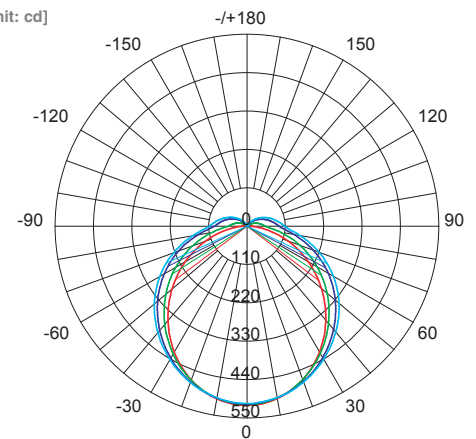

Dimension Drawing

Lamp Options

Part Number	CCT
XLWP214FL3	3000 K
XLWP214FL65	6500 K

Photometric Data

Light Distribution Curve [Unit: cd]

Beam angle

Height	Eavg, Emax	Beam diameter
1m	170.7, 513.8 lx	265.99cm
2m	42.67, 128.5 lx	531.98cm
3m	18.97, 57.09 lx	797.97cm
4m	10.67, 32.11 lx	1063.96cm
5m	6.828, 20.55 lx	1329.95cm
6m	4.742, 14.27 lx	1595.94cm
7m	3.484, 10.49 lx	1861.93cm
8m	2.667, 8.028 lx	2127.92cm
9m	2.107, 6.343 lx	2393.91cm
10m	1.707, 5.138 lx	2659.90cm

Beam angle: 106.12deg