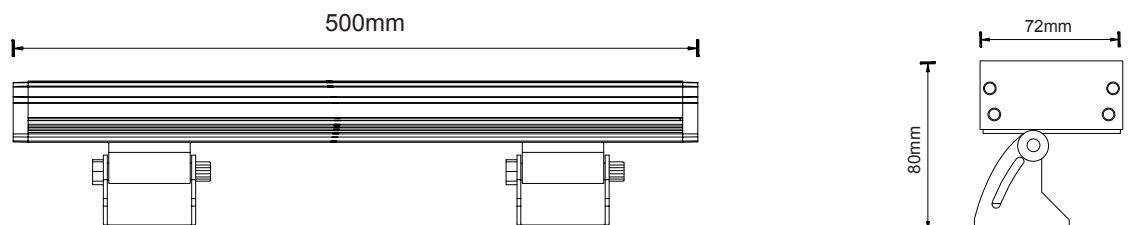

PRODUCT DESCRIPTION

Surface-mounted linear slim wall washer luminaire for outdoor installation,, length 1000mm/ 500mm and 300mm, Aluminum alloy body housing. Low power OSRAM LED, with DMX / RDM / DALI / 0-10V Control Options, IP66 rated

Dimension

Model: OLWWYS118 Large
Larg Structure Design 1000mm

LAMP DATA

Type	Larg
Power	72W
RGB/RGBW Power	80W
LED type	OSRAM LED
3000K/4000K Luminous flux	5760lm
RGB/RGBW Lumin	35lm/W
CCT	3000K/4000K/RGB/RGBW
CRI	80+
3000K/4000K Beam angle	3°/5°/8°/15°/30°/45°/20°*60°
RGB/RGBW Beam angle	15°/30°/45°/20°*60°
Dimension	1000x80x72mm
Lamp Life	50000 hrs
SDCM	≤5
RAL Color	80+
Oper. Temp.	-30~50°C
Certifications	CE, RoHS

LAMP Dimension

Model: OLWWYS118 Medium
Larg Structure Design 500mm

LAMP DATA

Type	Medium
Power	36W
RGB/RGBW Power	40W
LED type	OSRAM LED
3000K/4000K Luminous flux	2880lm
RGB/RGBW Lumin	35lm/W
CCT	3000K/4000K/RGB/RGBW
CRI	80+
3000K/4000K Beam angle	3°/5°/8°/15°/30°/45°/20°*60°
RGB/RGBW Beam angle	15°/30°/45°/20°*60°
Dimension	500x80x72mm
Lamp Life	50000 hrs
SDCM	≤5
RAL Color	80+
Oper. Temp.	-30~50°C
Certifications	CE, RoHS

LAMP Dimension

Model: OLWWYS118 Small Larg Structure Design 300mm

LAMP DATA

Type	Small
Power	18W
RGB/RGBW Power	20W
LED type	OSRAM LED
3000K/4000K Luminous flux	1440lm
RGB/RGBW Lumin	35lm/W
CCT	3000K/4000K/RGB/RGBW
CRI	80+
3000K/4000K Beam angle	3°/5°/8°/15°/30°/45°/20°*60°
RGB/RGBW Beam angle	15°/30°/45°/20°*60°
Dimension	300x80x72mm
Lamp Life	50000 hrs
SDCM	≤5
RAL Color	80+
Oper. Temp.	-30~50°C
Certifications	CE, RoHS