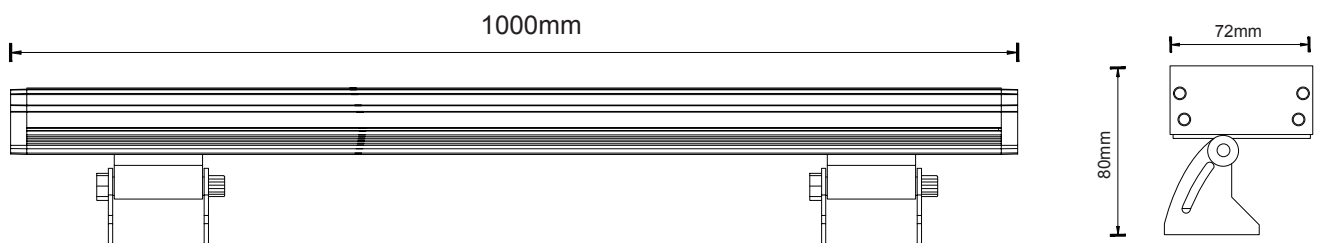

PRODUCT DESCRIPTION

Surface-mounted linear slim wall washer luminaire for outdoor installation,, length 1000mm/ 500mm and 300mm, Aluminum alloy body housing. Low power OSRAM LED, with DMX / RDM / DALI / 0-10V Control Options, IP66 rated

Dimension

Model: OLWWYS118 Large
Larg Structure Design 1000mm

LAMP DATA

Type	Larg
Power	72W
RGB/RGBW Power	80W
LED type	OSRAM LED
3000K/4000K Luminous flux	5760lm
RGB/RGBW Lumin	35lm/W
CCT	3000K/4000K/RGB/RGBW
CRI	80+
3000K/4000K Beam angle	3°/5°/8°/15°/30°/45°/20°*60°
RGB/RGBW Beam angle	15°/30°/45°/20°*60°
Dimension	1000x80x72mm
Lamp Life	50000 hrs
SDCM	≤5
RAL Color	80+
Oper. Temp.	-30~50°C
Certifications	CE, RoHS

LAMP Dimension

Model: OLWWYS118 Medium
Larg Structure Design 500mm

LAMP DATA

Type	Medium
Power	36W
RGB/RGBW Power	40W
LED type	OSRAM LED
3000K/4000K Luminous flux	2880lm
RGB/RGBW Lumin	35lm/W
CCT	3000K/4000K/RGB/RGBW
CRI	80+
3000K/4000K Beam angle	3°/5°/8°/15°/30°/45°/20°*60°
RGB/RGBW Beam angle	15°/30°/45°/20°*60°
Dimension	500x80x72mm
Lamp Life	50000 hrs
SDCM	≤5
RAL Color	80+
Oper. Temp.	-30~50°C
Certifications	CE, RoHS

LAMP Dimension

Model: OLWWYS118 Small Larg Structure Design 300mm

LAMP DATA

Type	Small
Power	18W
RGB/RGBW Power	20W
LED type	OSRAM LED
3000K/4000K Luminous flux	1440lm
RGB/RGBW Lumin	35lm/W
CCT	3000K/4000K/RGB/RGBW
CRI	80+
3000K/4000K Beam angle	3°/5°/8°/15°/30°/45°/20°*60°
RGB/RGBW Beam angle	15°/30°/45°/20°*60°
Dimension	300x80x72mm
Lamp Life	50000 hrs
SDCM	≤5
RAL Color	80+
Oper. Temp.	-30~50°C
Certifications	CE, RoHS