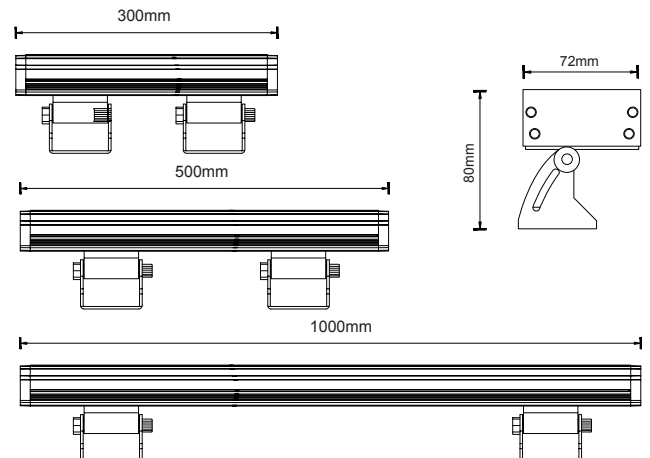

PRODUCT DESCRIPTION

Surface-mounted linear slim wall washer luminaire for outdoor installation,, length 1000mm/ 500mm and 300mm, Aluminum alloy body housing. Low power OSRAM LED, with DMX / RDM / DALI / 0-10V Control Options, IP66 rated

Dimension

Model: OLWWYS118 Large
Larg Structure Design 1000mm

LAMP DATA

Type	Larg
Power	72W
RGB/RGBW Power	80W
LED type	OSRAM LED
3000K/4000K Luminous flux	5760lm
RGB/RGBW Lumin	35lm/W
CCT	3000K/4000K/RGB/RGBW
CRI	80+
3000K/4000K Beam angle	3°/5°/8°/15°/30°/45°/20°*60°
RGB/RGBW Beam angle	15°/30°/45°/20°*60°
Dimension	1000x80x72mm
Lamp Life	50000 hrs
SDCM	≤5
RAL Color	80+
Oper. Temp.	-30~50°C
Certifications	CE, RoHS

LAMP Dimension

Model: OLWWYS118 Medium
Larg Structure Design 500mm

LAMP DATA

Type	Medium
Power	36W
RGB/RGBW Power	40W
LED type	OSRAM LED
3000K/4000K Luminous flux	2880lm
RGB/RGBW Lumin	35lm/W
CCT	3000K/4000K/RGB/RGBW
CRI	80+
3000K/4000K Beam angle	3°/5°/8°/15°/30°/45°/20°*60°
RGB/RGBW Beam angle	15°/30°/45°/20°*60°
Dimension	500x80x72mm
Lamp Life	50000 hrs
SDCM	≤5
RAL Color	80+
Oper. Temp.	-30~50°C
Certifications	CE, RoHS

LAMP Dimension

Model: OLWWYS118 Small Larg Structure Design 300mm

LAMP DATA

Type	Small
Power	18W
RGB/RGBW Power	20W
LED type	OSRAM LED
3000K/4000K Luminous flux	1440lm
RGB/RGBW Lumin	35lm/W
CCT	3000K/4000K/RGB/RGBW
CRI	80+
3000K/4000K Beam angle	3°/5°/8°/15°/30°/45°/20°*60°
RGB/RGBW Beam angle	15°/30°/45°/20°*60°
Dimension	300x80x72mm
Lamp Life	50000 hrs
SDCM	≤5
RAL Color	80+
Oper. Temp.	-30~50°C
Certifications	CE, RoHS