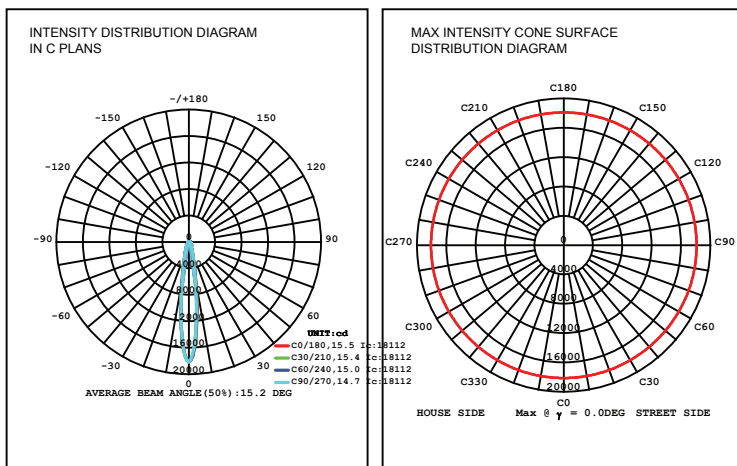

Photometric Data RGBW 48W 15°