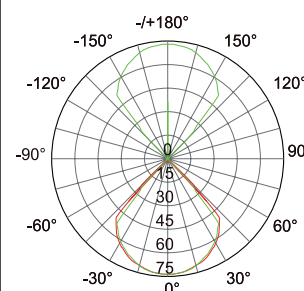

Model: OLB003028

General Data

Power	6W
LED type	3Wx2 COB LED
Luminous flux	240 lm
CCT	3000K or 4000K as standard. Different CCT upon request.
CRI	80+
Beam angle	78°x2
Dimension	71x65x150mm
Cut out dia.	/
Weight (kgs)	1.3 kgs
Lamp Life	50000 hrs
SDCM	≤5
Ambient Temp.	-40°-45°
RAL Color	80+
Oper. Temp.	-30°-45°
Certifications	CE, RoHS

Accessories

Mounting Sleeve /

Clip /

Dimension Drawing

Lamp Options

Part Number	CCT	Beam angle
OLB003028C3B87	3000 K	87°x2
OLB003028C4B87	4000 K	87°x2

Photometric Data

Light Distribution Curve [Unit: cd]