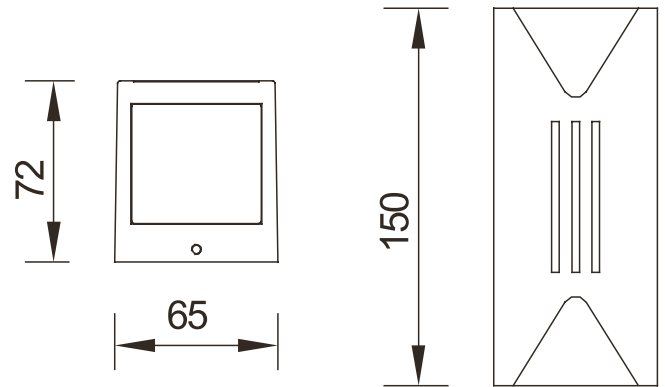

Model: OLB003028

General Data

Power	6W
LED type	3Wx2 COB LED
Luminous flux	240 lm
CCT	3000K or 4000K as standard. Different CCT upon request.
CRI	80+
Beam angle	78°x2
Dimension	71x65x150mm
Cut out dia.	/
Weight (kgs)	1.3 kgs
Lamp Life	50000 hrs
SDCM	≤5
Ambient Temp.	-40°-45°
RAL Color	80+
Oper. Temp.	-30°-45°
Certifications	CE, RoHS

PRODUCT DESCRIPTION

Surface-mounted wall luminaire for outdoor installation, aluminum body, Glass diffuser, stainless steel screws, Low power COB LED, IP65 rating.

FIXTURE CONSTRUCTION

Cast aluminum body, with passivated (anodizing) anticorrosion finishing, stainless steel screws, silicon seal gaskets and cable gland for waterproof IP65

Accessories

Mounting Sleeve /

Clip /

Dimension Drawing

Lamp Options

Part Number	CCT	Beam angle
OLB003028C3B87	3000 K	87°x2
OLB003028C4B87	4000 K	87°x2

Photometric Data

Light Distribution Curve [Unit: cd]