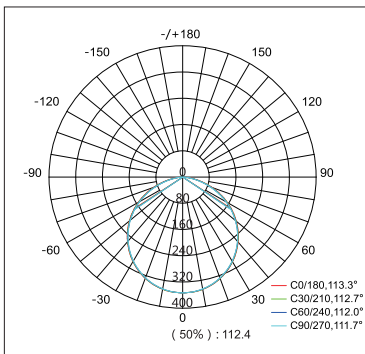

#### General Data

Model	XLMTF30	XLMTF60	XLMTF90
System Watts	5.5W	11W	16.5W
Beam angle		110°	
Lamp Lumens		75-80lm/w	
Dimensions mm	300x22x16	600x22x16	900x22x16
Lamp Type		SMD	
CRI		≥90	
Lamp Life		50000 hrs	
IP Rating		20	
Input voltage (V)		48V-50/60Hz	
Body Color		White/black	
CCT		3000K/4000K	

#### Photometric Data

Distance (m)	Beam Diameter (cm)	Avg. Illuminance (lx)
1m	84.17,283.4lx	294.62cm
2m	21.04,70.85lx	589.24cm
3m	9.352,31.49lx	883.86cm
4m	5.260,17.71lx	1178.48cm
5m	3.367,11.34lx	1473.10cm
6m	2.338,7.872lx	1767.72cm
7m	1.718,5.784lx	2062.34cm
8m	1.315,4.428lx	2356.96cm
9m	1.039,3.499lx	2651.58cm
10m	0.8417,2.834lx	2946.20cm

#### Dimensions