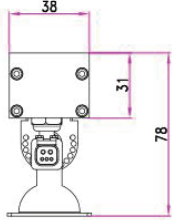

XL marlin Lighting

Exterior Wall Washer Lighting (OLXD3848W) Installation Instruction

The user: thank you for your purchase use this product, read this instruction manual before usage

- 1.Model: OLXD3848W
- 2.Rated Voltage: AC100-240V 50/60hz
- 3.Rated Power : 48W
- 4.IP Grade: IP66
- 5.Insulation protection level: Class I
- 6.Operating Temperature:-15~50°C