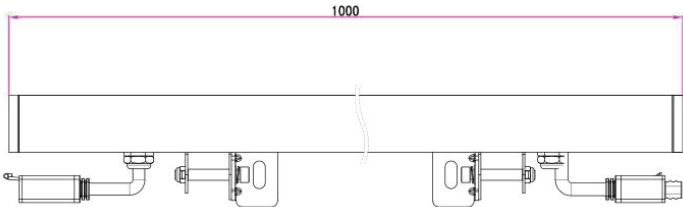

XL marlin Lighting

Exterior Wall Washer Lighting (OLXD3848W) Installation Instruction

The user: thank you for your purchase use this product, read this instruction manual before usage

- 1.Model: OLXD3848W
- 2.Rated Voltage: AC100-240V 50/60hz
- 3.Rated Power : 48W
- 4.IP Grade: IP66
- 5.Insulation protection level: Class I
- 6.Operating Temperature:-15~50°C

- 1.Place the LED Wall Washer at the required locations and aim them according to your lighting design.

2. Adjust the rotary angle to required angle.

3. Connect the cable connectors of two fixtures in parallel circuit for those wall washers nearby with 22 pcs at max,and recommended to be 8 pcs as a group.