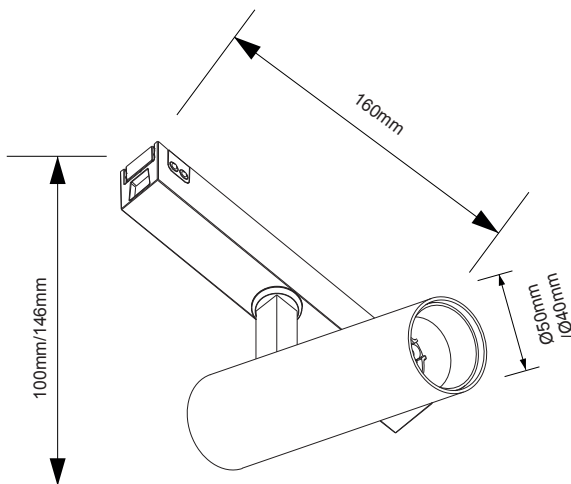

Model: XLMTSX

General Data

Model	XLMTSX5	XLMTSX10	XLMTSX15
System Watts	5W	10W	15W
Beam angle	24°/34°/50°	24°/36°/60°	24°/34°/50°
Lamp Lumens	85-100lm/w		
Dimensions mm	ø40x160x100	ø40x160x146	ø50x160x146
Lamp Type	COB		
CRI	≥90		
Lamp Life	50000 hrs		
IP Rating	20		
Input voltage (V)	48V-50/60Hz		
Body Color	White/black		
CCT	3000K/4000K		

Dimension

APPLICATIONS

Ideal for application where comfort and nice atmosphere is required. Its widely applied to retail lighting and other high-end commercial areas.

PRODUCT DESCRIPTION

5W/10W or 15W Magnetic Spot Light. Easy installation and removal from track. Optimal thermal dissipation. adjustable up to 350° and up to 90° vertically. CCT, 3000K, 4000K, and multiple beam angles.

FIXTURE CONSTRUCTION

Made of die cast aluminum body and heat sink and aluminum reflector. The adaptor locks the spotlight positively to the track, LED light source. comes in white, black.

5W White Lamp Options