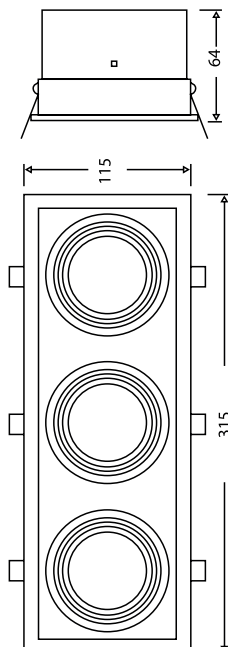

Model: SYGH315BL Square Three Lights - Trim

General Data

Lamp	MY
Lamp Watts	6W/10W/12W
Lamp Lumens	Up to 1080lm
Dimension	315X 9115 X64 mm
Cut out dia. (mm)	295X100 mm
Weight	0.32 Kgs
IP Rating	20

Trim Options

Part Number	Trim color
SYGH315BL	Black

Dimension Drawing

APPLICATIONS

Ideal for application where comfort and nice atmosphere is required like restaurants, cafes, hotels lobbies.

PRODUCT DESCRIPTION

Pinhole down light, can be powered with 6W,10W,12W MY LED lamp, made of die cast aluminum with return springs for fixing,