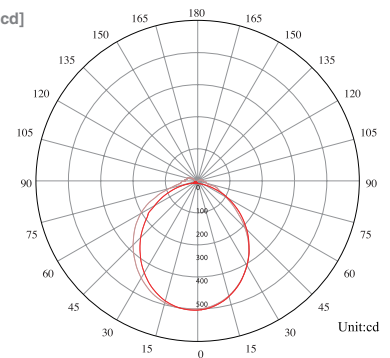

Photometric Data

15W Light Distribution Curve [Unit: cd]