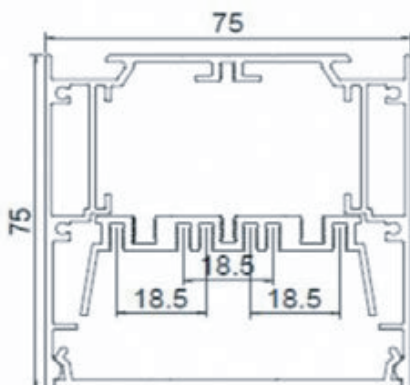

Dimension Drawing