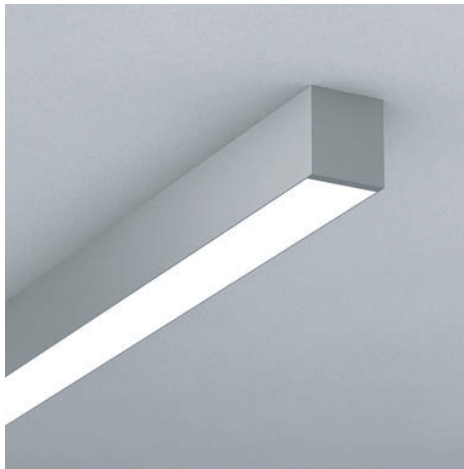

Model: XLLS7575

Lamp Data

LED Type	SMD2835
Lamp Life	50000 hrs
CRI	80 Ra
Input Voltage	AC 180-240
Dimming	1-10V/DALI
Ope. Temp.	-20 to +40
IP Rating	IP44

length	500mm	1000mm
Watts	20 W	40 W
Lumens	1600 lm	3200 lm
Weight	1.5 Kgs	2.9 Kgs
CCT	3000K/4000K. Different CCT upon request	
Body Color	White/Grey/Black	
B. Angle	120°	120°
Dim. /mm	500x75x75	1000x75x75

Dimension Drawing

APPLICATIONS

Ideal for general lighting indoors commercial and residential applications. Such as Showrooms, restaurants, dining rooms, meeting rooms, offices, passages ,corridors, cinema, Super markets, shopping malls, lobbies, museum and exhibition.

PRODUCT DESCRIPTION

Multi installation linear LED light, Aluminum body with Polycarbonate white diffuser.

FIXTURE CONSTRUCTION

Aluminum body with Polycarbonate white diffuser. Available in many colours.

Lamp Options 500mm