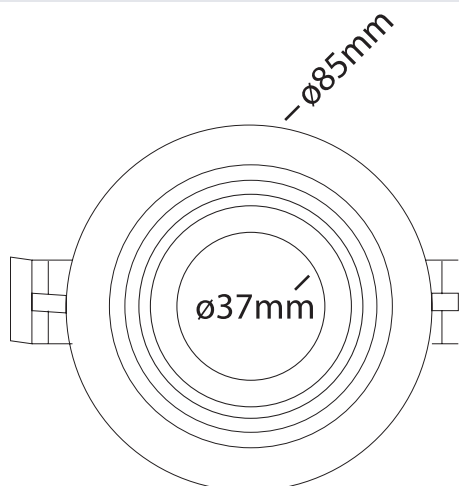

### General Data

Lamp	MO/MX
Lamp Watts	5/10/15 W
Lamp Lumens	Up to 650 lm
Cut out dia. (mm)	80 mm
Weight	0.32 Kgs
IP Rating	20

### Dimension Drawing

### PRODUCT DESCRIPTION

Pinhole down light, can be powered with 5W, 10W, 15W MO & MX LED lamp, made of die cast aluminum with return springs for fixing,