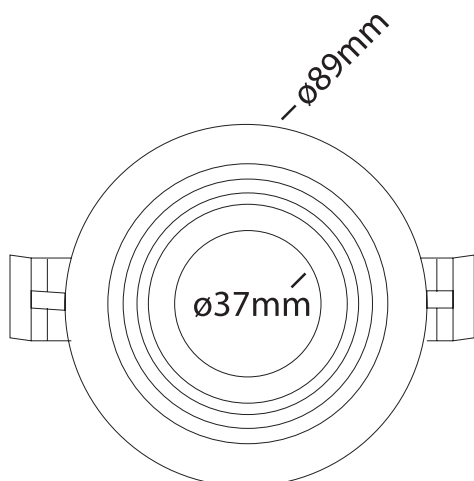

XL marlin Lighting

DOWNLIGHT MO/MX Modular Trim

Model: SC89 Adjustable Matt Silver Cone- Trim

General Data

Lamp	MO/MX
Lamp Watts	5/10/15 W
Lamp Lumens	Up to 650 lm
Cut out dia. (mm)	80 mm
Weight	0.32 Kgs
IP Rating	20

Trim Options

Part Number	Trim color
SC89WH	White
SC89SL	Silver
SC89DG	Dark grey
SC89MG	Mat gold

Dimension Drawing

APPLICATIONS

Ideal for application where comfort and nice atmosphere is required like restaurants, cafes, hotels lobbies.

PRODUCT DESCRIPTION

Pinhole down light, can be powered with 5W, 10W, 15W MO & MX LED lamp, made of die cast aluminum with return springs for fixing, lamps is adjustable to give more flexibility to control the light beam.