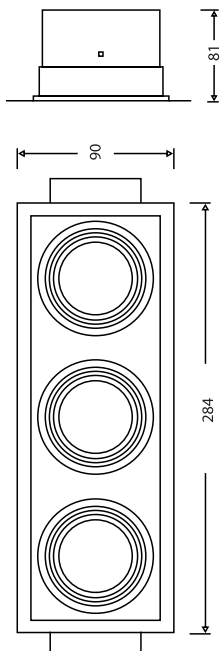

XL marlin Lighting

DOWNLIGHT MY Modular Trim

Model: SYR284BL Trimless Square Three Lights - Trim

General Data

Lamp	MY
Lamp Watts	6W/10W/12W
Lamp Lumens	Up to 1080lm
Dimension	284X90X81 mm
Cut out dia. (mm)	284X90 mm
Weight	0.32 Kgs
IP Rating	20

Trim Options

Part Number	Trim color
SYR284BL	Black

Dimension Drawing

APPLICATIONS

Ideal for application where comfort and nice atmosphere is required like restaurants, cafes, hotels lobbies.

PRODUCT DESCRIPTION

Pinhole down light, can be powered with 6W, 10W, 12W MY LED lamp, made of die cast aluminium with return springs for fixing,

FIXTURE CONSTRUCTION

Die Cast aluminium and powder coated paint. comes in white, silver, dark grey and mat gold.