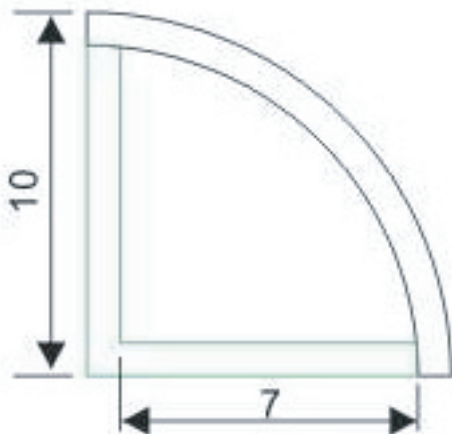

## XLP026

Aluminum corner LED profile with curved diffuser

### Dimension Drawing