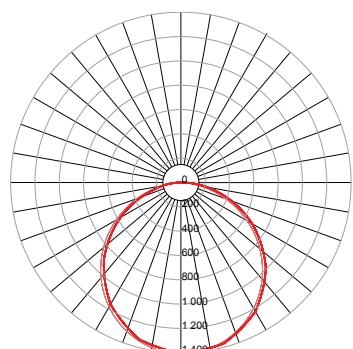

Photometric Data