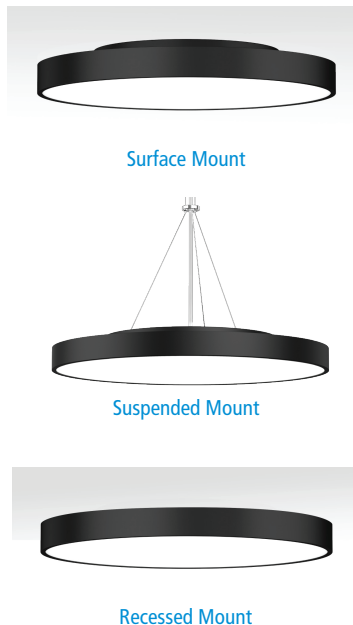

Model: XLAL99D

Lamp Data

Model No.	XLAL99DS Small	XLAL99DM Medium	XLAL99DL Large
Dimension	Ø400x86mm	Ø600x86mm	Ø800x86mm
Cutout	Ø220~250mm	Ø385~415mm	Ø385~415mm
Input Voltage	AC 220-240V 50/60 Hz OSRAM Driver		
Power	40W	60W	75W
Light Efficiency	3600-4200lm	5700-6660lm	6700-8000lm
CCT	3000K~4000K~5700K color changeable by dip switch		
CRI	≥80		
Beam Angle	120°		
Dimming Option	On/Off Standard DALI Optional		
Installation	Surface / Recessed / Suspended		
Lamp life	50000 hrs		
SDCM	<5		
Product Color	White RAL 9016 / Black RAL 9005 / Wood grain		

PRODUCT DESCRIPTION

Slim aluminum designed ambient light with many choices of installations, surface, recessed and pendent, with opal or micro prismatic diffuser with switchable lamp color warm neutral and cool white .

Part Number	Lamp Color
XLAL99DSWH	White
XLAL99DSBL	Black
XLAL99DSWG	Wood grain

(M) Medium lamp options

Part Number	Lamp Color
XLAL99DMWH	White
XLAL99DMBL	Black
XLAL99DMWG	Wood grain

(L) Large lamp options

Part Number	Lamp Color
XLAL99DLWH	White
XLAL99DLBL	Black
XLAL99DLWG	Wood grain

Installation

Accessory