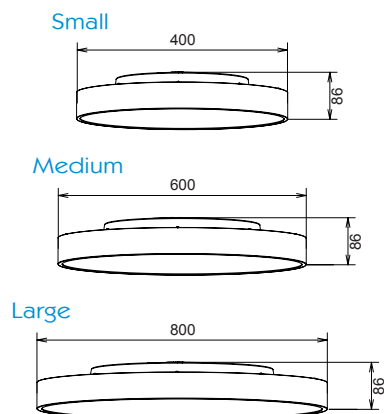

Photometric Data