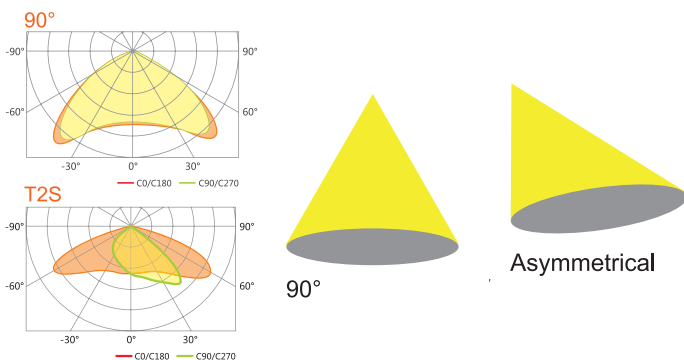

Model: OLPCZB

General Data

Power	60W/80W/120W
LED type	Cree, Osram LED
Luminous flux	105 lm/W
CCT	3000K or 4000K as standard. Different CCT upon request.
CRI	70/80
Beam angle	90°/ Asymmetrical
Dimension	1900x150x3000mm / 1900x150x4000mm /
Lamp Life	50000 hrs
SDCM	≤5
Body colour	Grey, Black
Oper. Temp.	-30 °C up to +50 °C
Certifications	CE, RoHS
Input voltage	AC 100-270V, 50/60Hz

(Black)

Part Number	Pole Length
OLPS300B	3000mm
OLPS400B	4000mm

(Grey)

Part Number	Pole Length
OLPS300G	3000mm
OLPS400G	4000mm

Photometric Data

APPLICATIONS

Simple appearance, easy to integrate with the environment. Specially designed for squares, parks and gardens areas.