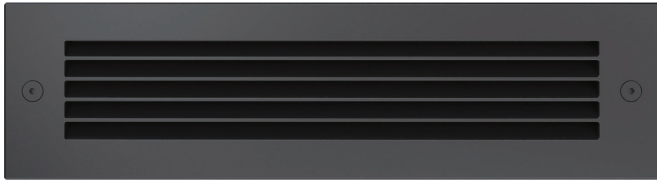

Model: OLDLR1C

General Data

| | |
|----------------|---|
| Power | 10 Watts |
| LED type | 2835 SMD LED |
| Luminous flux | 300LM |
| CCT | 3000K or 4000K as standard. Different CCT upon request. |
| CRI | 80+ |
| Dimension | 260x70x72 mm |
| Cut out dia. | 256x66x71mm. |
| Lamp Life | 50000 hrs |
| SDCM | ≤5 |
| Oper. Temp. | -20~40°C |
| Certifications | CE, RoHS |

Construction Data

| | |
|-------------|------------------------|
| Color | White/ Black/ Grey |
| IP rating | IP66 Waterproof |
| IK rating | IK08 |
| Housing | ABS Housing |
| Material | Die-casting Aluminum |
| Diffuser | Frosted Tempered Glass |
| Cable Gland | IP67 |
| Gasket | silicone gasket |

With its modern design, This is the wall recessed solution for projects that require an attractive design and maximum visual comfort. it is designed and engineered to have a medium-light distribution.

PRODUCT DESCRIPTION

Recessed wall luminaire for outdoor installation, aluminum body, Low power 2835 SMD LED, IP65 rating.

FIXTURE CONSTRUCTION

anodized extruded aluminium body, Frost glass diffuser, driver build. Low power 2835 SMD LED, IP66