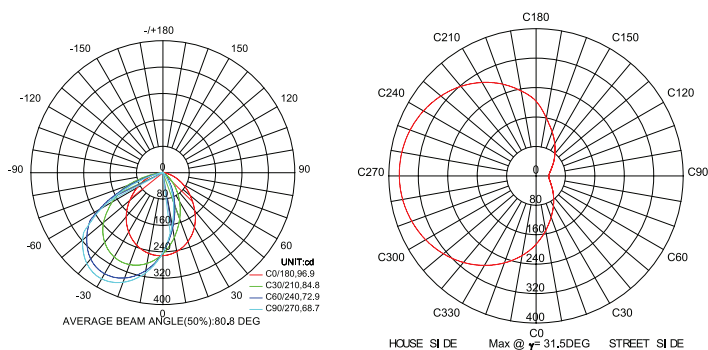

Model: OLDLR1C

General Data

| | |
|----------------|---|
| Power | 10 Watts |
| LED type | 2835 SMD LED |
| Luminous flux | 300LM |
| CCT | 3000K or 4000K as standard. Different CCT upon request. |
| CRI | 80+ |
| Dimension | 260x70x72 mm |
| Cut out dia. | 256x66x71mm. |
| Lamp Life | 50000 hrs |
| SDCM | ≤5 |
| Oper. Temp. | -20~40°C |
| Certifications | CE, RoHS |

Electrical Data

| | |
|---------------|---------------------|
| Input voltage | 110-240V /50Hz-60Hz |
| Driver | Philips |

Accessories

Mounting Sleeve Plastic recessed box

Clip /

Photometric Data

APPLICATIONS