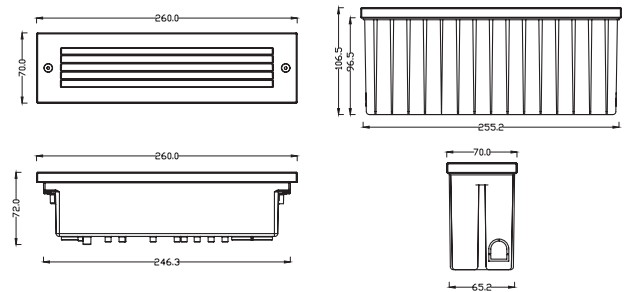

Dimension Drawing

WHITE LAMP OPTIONS

Part Number	CCT	Body Color
OLDLR1CC3WH	3000 K	White
OLDLR1CC4WH	4000 K	White

BLACK LAMP OPTIONS

Part Number	CCT	Body Color
OLDLR1CC3BL	3000 K	Black
OLDLR1CC4BL	4000 K	Black

GREY LAMP OPTIONS

Part Number	CCT	Body Color
OLDLR1CC3GR	3000 K	Grey
OLDLR1CC3GR	4000 K	Grey