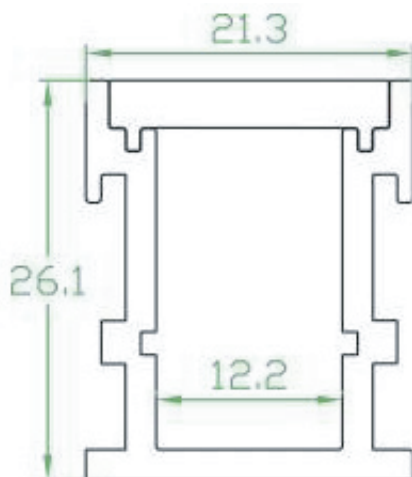

Dimension Drawing

APPLICATIONS

Ideal for general lighting indoors commercial and residential applications. Such as Showrooms, restaurants, dining rooms, meeting rooms, offices, passages ,corridors, cinema, Super markets, shopping malls, lobbies, museum and exhibition.

PRODUCT DESCRIPTION

Walk over floor recessed waterproof LED aluminum profile with strong 3mm thick PC PMMA opal matte diffuser or PMMA semi-clear matte diffuser suitable to use with our Strip light range,

FIXTURE CONSTRUCTION

Aluminum profile with 3mm thick PC PMMA opal matte diffuser or PMMA semi-clear matte diffuser.

Accessory

End cap	EC-XLP034
Metal clip	-
Adj. clip	-
Connector	-