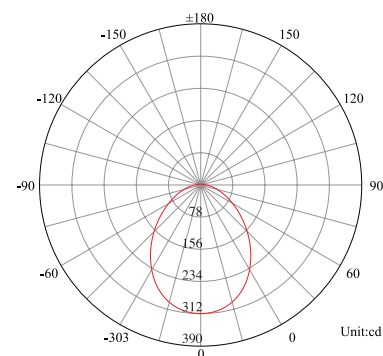

Model: PR4F10IP44WH

General Data

Power	12 W
LED type	LED SMD
Luminous flux	1000/1125 lm
CCT	3000K or 4000K as standard. Different CCT upon request.
CRI	83+
Beam angle	90°
Dimension	Ø100x45 mm
Cut out dia.	Ø90 mm
Weight (kgs)	0.95 Kgs
Lamp Life	50000 hrs
SDCM	≤5
Oper. Temp.	C -10° +45°
Certifications	CE, RoHS
Trim Color	White
Dimming	1-10V/DALI

Dimension Drawing

Lamp Options

Part Number	CCT	Beam angle
PR4F10IP44WH3	3000 K	90°
PR4F10IP44WH4	4000 K	90°

Photometric Data

Light Distribution Curve [Unit: cd]

Lux distance Curve