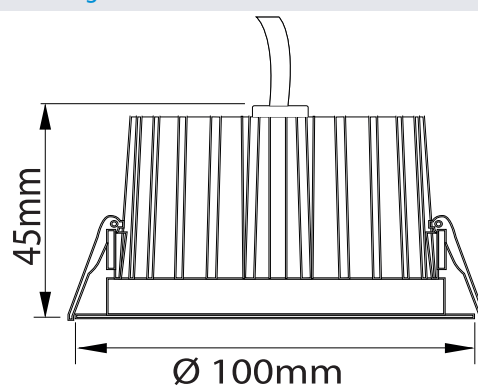

Model: PR4F10IP44WH

General Data

Power	12 W
LED type	LED SMD
Luminous flux	1000/1125 lm
CCT	3000K or 4000K as standard. Different CCT upon request.
CRI	83+
Beam angle	90°
Dimension	Ø100x45 mm
Cut out dia.	Ø90 mm
Weight (kgs)	0.95 Kgs
Lamp Life	50000 hrs
SDCM	≤5
Oper. Temp.	C -10° +45°
Certifications	CE, RoHS
Trim Color	White
Dimming	1-10V/DALI

Electrical Data

Input voltage	AC 230~240V
Cable	Cable gland

Accessories

Mounted Accessory	/
Clip	/

APPLICATIONS

Ideal for general lighting in retail, commercial and domestic applications. Particularly suitable where glare can be an issue because this light fixture has very low glare index

FIXTURE CONSTRUCTION

Easy installation using screw arrangement for fixing from below, the reflector controls the glare and smooth the light beam angle, with forced diffuser, the robust construction which is made from die cast aluminum and electronic remote driver.

Dimension Drawing

Lamp Options

Part Number	CCT	Beam angle
PR4F10IP44WH3	3000 K	90°
PR4F10IP44WH4	4000 K	90°

Photometric Data

Light Distribution Curve [Unit: cd]

Lux distance Curve