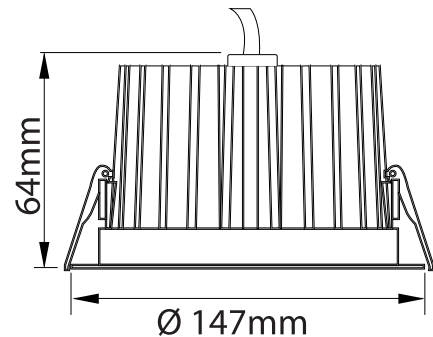

#### General Data

Power	21 W
LED type	LED COB
Luminous flux	2000/2188 lm
CCT	3000K or 4000K as standard. Different CCT upon request.
CRI	>83 Ra
Beam angle	40°
Dimension	Ø147x64 mm
Cut out dia.	Ø125 mm
Weight (kgs)	1.65 Kgs
Lamp Life	50000 hrs
SDCM	≤5
Oper. Temp.	C -10°-45°
Certifications	CE, RoHS
Trim Color	White
Dimming	1-10V/DALI

#### Dimension Drawing