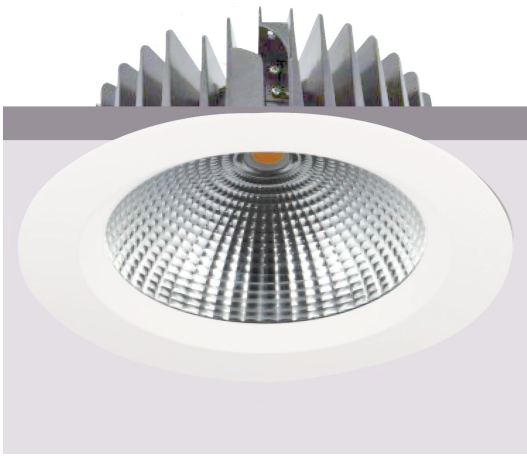

#### General Data

Power	21 W
LED type	LED COB
Luminous flux	2000/2188 lm
CCT	3000K or 4000K as standard. Different CCT upon request.
CRI	>83 Ra
Beam angle	40°
Dimension	Ø147x64 mm
Cut out dia.	Ø125 mm
Weight (kgs)	1.65 Kgs
Lamp Life	50000 hrs
SDCM	≤5
Oper. Temp.	C -10°-45°
Certifications	CE, RoHS
Trim Color	White
Dimming	1-10V/DALI

#### Construction Data

IP rating	20 Indoor
Housing	Solid aluminum housing CNC machined body
Protection finishing	passivated (anodizing) anti-corrosion finishing
Glass	/
Loading capacity	/
Cable Gland	IP20
Gasket	Silicone rubber gasket

#### PRODUCT DESCRIPTION

Prolux down light is brilliant down light for general lighting, and wet areas made of die cast aluminum body, trim and heat sink, specular reflector to control the glare temperature, and high CRI 83 Ra. dimming is on request. IP20

#### FIXTURE CONSTRUCTION

Easy installation using screw arrangement for fixing from below, Using a reflector and single Citizen COB type LED this slim down light produces a very wide spill light and a nice 40 wide degree beamr, the robust construction which is made from die cast aluminum and electronic remote driver.