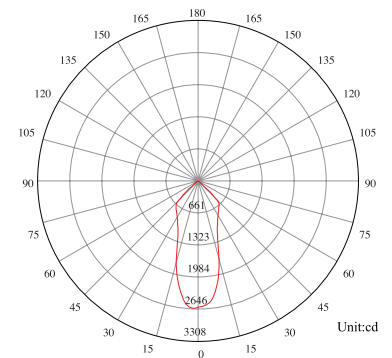

#### General Data

Power	21 W
LED type	LED COB
Luminous flux	2000/2188 lm
CCT	3000K or 4000K as standard. Different CCT upon request.
CRI	>83 Ra
Beam angle	40°
Dimension	Ø147x64 mm
Cut out dia.	Ø125 mm
Weight (kgs)	1.65 Kgs
Lamp Life	50000 hrs
SDCM	≤5
Oper. Temp.	C -10°-45°
Certifications	CE, RoHS
Trim Color	White
Dimming	1-10V/DALI

#### Dimension Drawing

#### Lamp Options

Part Number	CCT	Beam angle
PR5S21IP20WH3	3000 K	40°
PR5S21IP20WH4	4000 K	40°

#### Photometric Data

Light Distribution Curve [Unit: cd]

Lux distance Curve