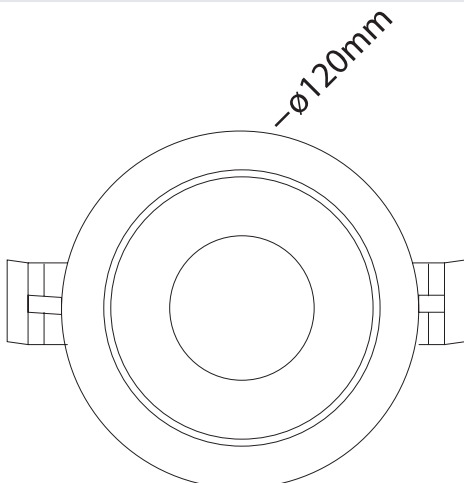

XL marlin Lighting

DOWNLIGHT MO/MX Modular Trim

Model: WCM
Medium White Cone- Trim

General Data

Lamp	MO/MX
Lamp Watts	5/10/15 W
Lamp Lumens	Up to 650 lm
Cut out dia. (mm)	80 mm
Weight	0.32 Kgs
IP Rating	20

Trim Options

Part Number	Trim color
WCMWH	White
WCMSL	Silver
WCMDG	Dark grey
WCMMG	Mat gold

Dimension Drawing

APPLICATIONS

Ideal for application where comfort and nice atmosphere is required like restaurants, cafes, hotels lobbies.

PRODUCT DESCRIPTION

Pinhole down light, can be powered with 5W, 10W, 15W MO & MX LED lamp, made of die cast aluminum with return springs for fixing,

FIXTURE CONSTRUCTION

Die Cast aluminium and powder coated paint. comes in white, silver, dark grey and mat gold.