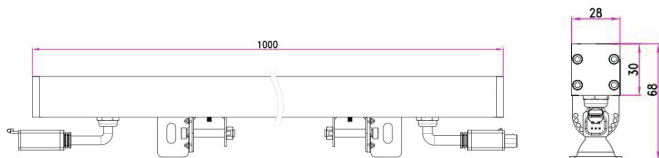

Model: OLXD3018W

General Data

Power	18W
LED type	18 PCS 3030 1W OSRAM LED
Luminous flux	75lm/w
CCT	3000K,4000K, Red, Green, Blue and RGBW
CRI	80+
Beam angle	25°30°40°60°
Dimension	1000x28x68 mm
Lamp Life	50000 hrs
SDCM	≤3
RAL Color	80+
Control way	ON-OFF /DMX512
Oper. Temp.	-15~50°C
Certifications	CE, RoHS

Construction Data

IP rating	IP66 Waterproof
IK rating	IK06
Housing	Aviation grade aluminum alloy(Grey)
Protection	waterproof adopts the new patented technology and technology of extrusion silicone strip
Bracket	304 stainless steel with locking function damping rotating bracket
Cable location	From the bottom
Glass	Frosted tempered glass

Electrical Data

Input voltage	DC24V
Insulation class	Class III
Cable	2 PCS cables with waterproof connectors,male and female

Dimension Drawing

Driver: Constant Voltage Output

Driver Code	Watt	IP rate	Fixtures Qty	Warranty
MW- LPV-35-24	35 W	IP 67	max 1	2 years
MW- NPF-40-24	40 W	IP 67	max 1	5 years
MW- XLG-75-24	75 W	IP 67	min 1 - max 2	5 years
MW- ELG-75-24	75 W	IP 67	min 1 - max 2	5 years

PRODUCT DESCRIPTION

Surface-mounted linear slim wall washer luminaire for outdoor installation, length 1,000mm, Aluminum alloy body housing. Remote driver needed, Low power Osram LED, IP66 rated

FIXTURE CONSTRUCTION