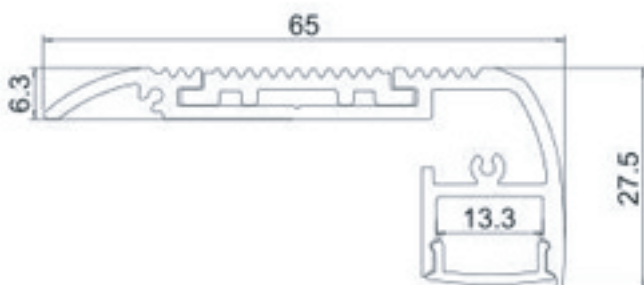

XLP024R
Surface aluminum LED profile for stair light

Ordering Options

Part Number Diffuser

XLP024R	PC diffused cover

Dimension Drawing

APPLICATIONS

Ideal for general lighting indoors commercial and residential applications. Such as Showrooms, restaurants, dining rooms, meeting rooms, offices, passages ,corridors, cinema, Super markets, shopping malls, lobbies, museum and exhibition.

PRODUCT DESCRIPTION

Aluminum Surface Mounting LED profile for stair light with flat PC diffused cover, suitable to use with our Strip light range,

FIXTURE CONSTRUCTION

Aluminum body with flat PC diffused cover.

Accessory

End cap	EC-XLP024-R
Metal clip	-
Adj. clip	-
Connector	-