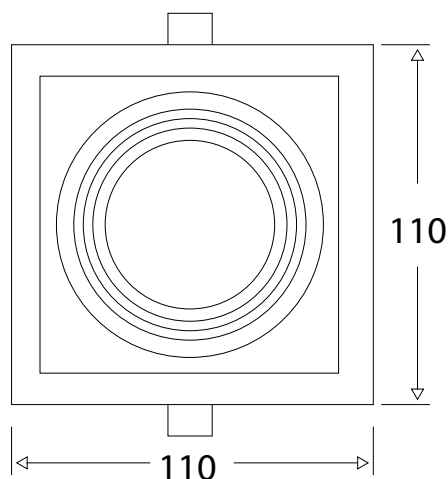

XL marlin Lighting

DOWNLIGHT MO/MX Modular Trim

Model: SDF1 Square Single- Trim

General Data

Lamp	MO/MX
Lamp Watts	5/10/15 W
Lamp Lumens	Up to 650 lm
Cut out dia. (mm)	80 mm
Weight	0.32 Kgs
IP Rating	20

Trim Options

Part Number	Trim color
SDF1WH	White
SDF1SL	Silver
SDF1DG	Dark grey
SDF1MG	Mat gold

Dimension Drawing

APPLICATIONS

Ideal for application where comfort and nice atmosphere is required like restaurants, cafes, hotels lobbies.

PRODUCT DESCRIPTION

Pinhole down light, can be powered with 5W, 10W, 15W MO & MX LED lamp, made of die cast aluminum with return springs for fixing,

FIXTURE CONSTRUCTION

Die Cast aluminium and powder coated paint. comes in white, silver, dark grey and mat gold.