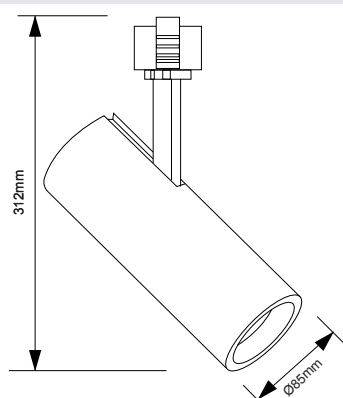

Dimension Drawing