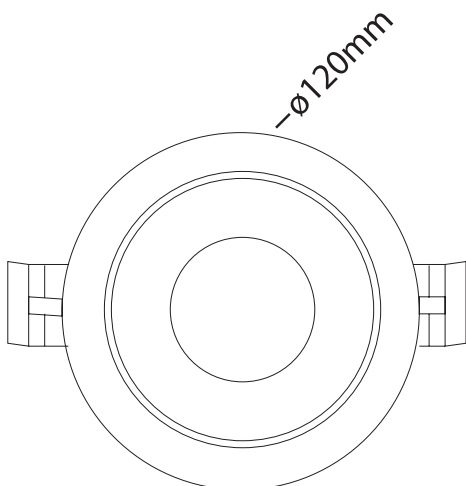

XL marlin Lighting

DOWNLIGHT MO/MX Modular Trim

Model: SCM
Medium Silver Cone- Trim

General Data

Lamp	MO/MX
Lamp Watts	5/10/15 W
Lamp Lumens	Up to 650 lm
Cut out dia. (mm)	80 mm
Weight	0.32 Kgs
IP Rating	20

Trim Options

Part Number	Trim color
SCMWH	White
SCMSL	Silver
SCMDG	Dark grey
SCMMG	Mat gold

Dimension Drawing

APPLICATIONS

Ideal for application where comfort and nice atmosphere is required like restaurants, cafes, hotels lobbies.

PRODUCT DESCRIPTION

Pinhole down light, can be powered with 5W, 10W, 15W MO & MX LED lamp, made of die cast aluminum with return springs for fixing,

FIXTURE CONSTRUCTION

Die Cast aluminium and powder coated paint. comes in white, silver, dark grey and mat gold.