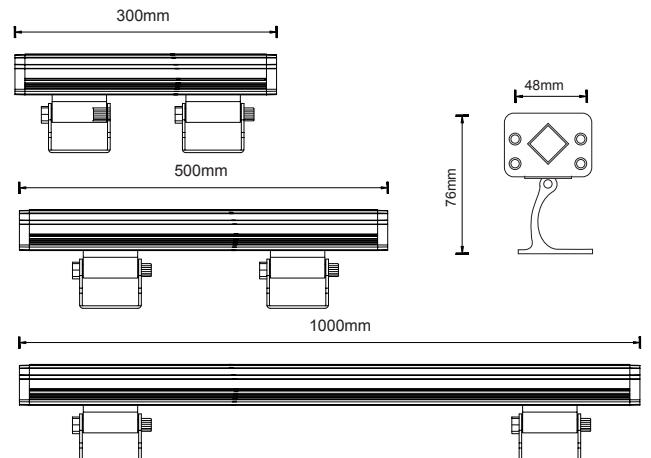

Model: OLWWYS112
Small Structure Series

Construction Data

LED type	OSRAM
IP rating	IP66 Waterproof
IK rating	IK08
Housing	Aluminum housing
Gasket	Silicone rubber
Glass	Tempered Glass.
Operatin temperature	-30°C-50°C
Cable Gland	H05RN-F
Gasket	PMQ silicone seal

Electrical Data

Input voltage	DC24V
Control	ON/OFF / DMX / RDM / DALI / 0-10V
Cable	IP68 Male female connectors

Photometric Data RGBW 48W 15°

APPLICATIONS

These lights are used in exterior applications, such as Facade lighting, architectural features, lighting columns, walls, as well as landscape features, gardens, parks, etc.

PRODUCT DESCRIPTION

Surface-mounted linear slim wall washer luminaire for outdoor installation,, length 1000mm/ 500mm and 300mm, Aluminum alloy body housing. Low power OSRAM LED, with DMX / RDM / DALI / 0-10V Control Options, IP66 rated

FIXTURE CONSTRUCTION

Extrude aluminum Powder coated body with tempered glass and Angle Bracket Adjustable with Stainless steel Screws , silicone gasket seal and H 05RN-F cables with waterproof connector male + female IP66 rated.

Dimension