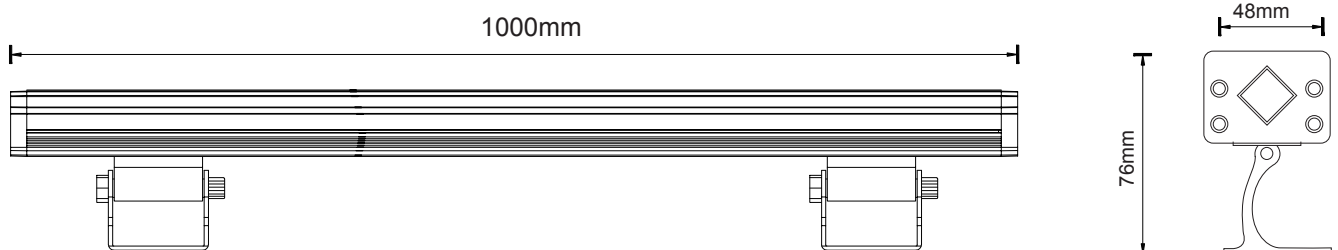

**PRODUCT DESCRIPTION**

Surface-mounted linear slim wall washer luminaire for outdoor installation,, length 1000mm/ 500mm and 300mm, Aluminum alloy body housing. Low power OSRAM LED, with DMX / RDM / DALI / 0-10V Control Options, IP66 rated

**Dimension**

Model: OLWWYS112 Large  
Small Structure Series 1000

**LAMP DATA**

Type	Larg
Power	48W
LED type	OSRAM LED
3000K/4000K Luminous flux	3800lm
RGB/RGBW Lumin	35lm/W
CCT	3000K/4000K/RGB/RGBW
CRI	80+
3000K/4000K Beam angle	8°/15°/30°/45°/20°*60°
RGB/RGBW Beam angle	15°/30°/45°/20°*60°
Dimension	1000x48x76mm
Lamp Life	50000 hrs
SDCM	≤5
RAL Color	80+
Oper. Temp.	-30~50°C
Certifications	CE, RoHS

**LAMP Dimension**

#### LAMP DATA

Type	Medium
Power	24W
LED type	OSRAM LED
3000K/4000K Luminous flux	1900lm
RGB/RGBW Lumin	35lm/W
CCT	3000K/4000K/RGB/RGBW
CRI	80+
3000K/4000K Beam angle	8°/15°/30°/45°/20°*60°
RGB/RGBW Beam angle	15°/30°/45°/20°*60°
Dimension	500x48x76mm
Lamp Life	50000 hrs
SDCM	≤5
RAL Color	80+
Oper. Temp.	-30~50°C
Certifications	CE, RoHS