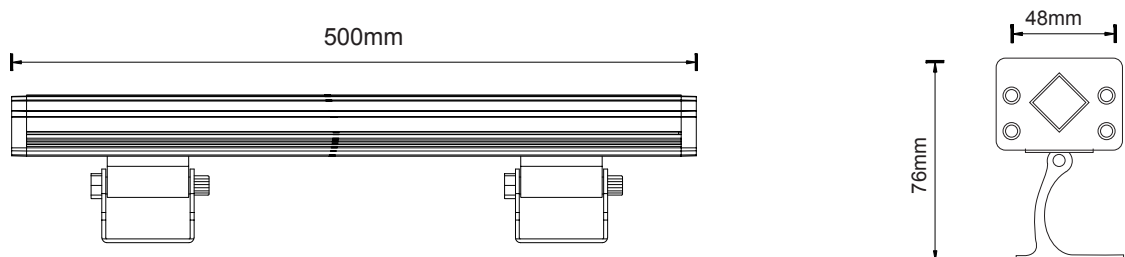

**PRODUCT DESCRIPTION**

Surface-mounted linear slim wall washer luminaire for outdoor installation,, length 1000mm/ 500mm and 300mm, Aluminum alloy body housing. Low power OSRAM LED, with DMX / RDM / DALI / 0-10V Control Options, IP66 rated

**LAMP Dimension**

#### LAMP DATA

Type	Medium
Power	24W
LED type	OSRAM LED
3000K/4000K Luminous flux	1900lm
RGB/RGBW Lumin	35lm/W
CCT	3000K/4000K/RGB/RGBW
CRI	80+
3000K/4000K Beam angle	8°/15°/30°/45°/20°*60°
RGB/RGBW Beam angle	15°/30°/45°/20°*60°
Dimension	500x48x76mm
Lamp Life	50000 hrs
SDCM	≤5
RAL Color	80+
Oper. Temp.	-30~50°C
Certifications	CE, RoHS

#### LAMP Dimension