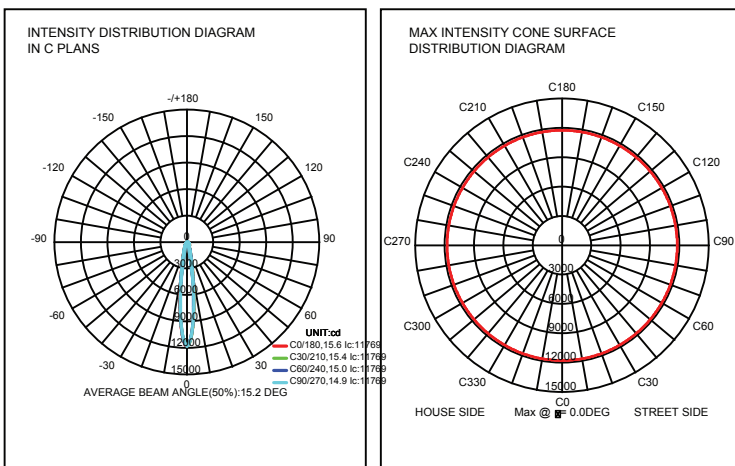

Photometric Data RGBW 48W 15°