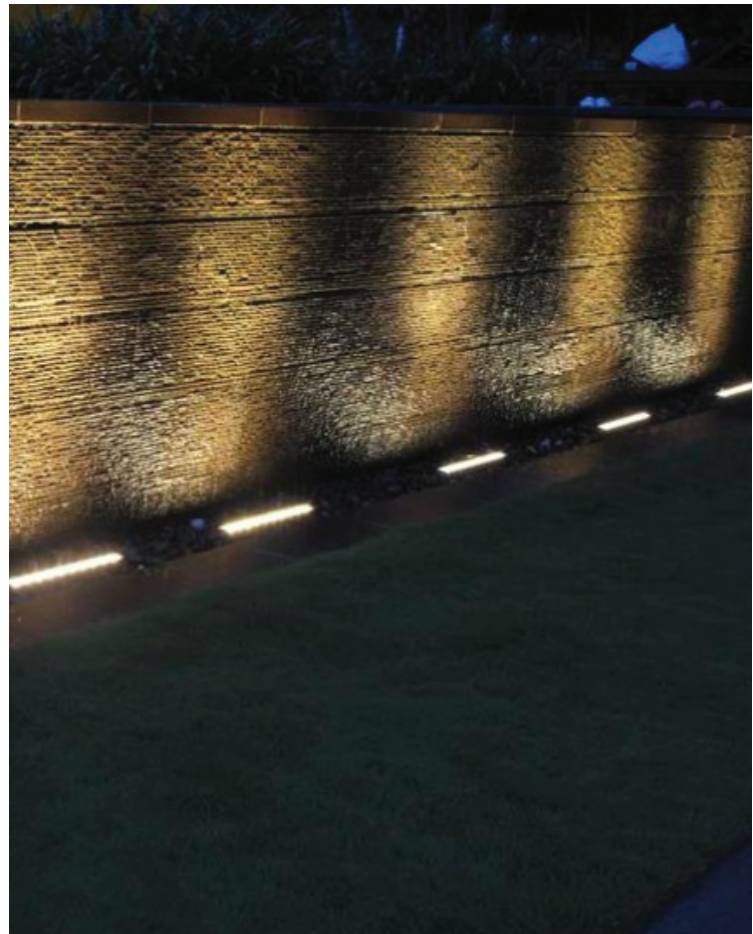

FIXTURE CONSTRUCTION

Extrude aluminum Powder coated body with tempered glass and Angle Bracket Adjustable with Stainless steel Screws , silicone gasket seal and H 05RN-F cables with waterproof connector male + female IP66 rated.