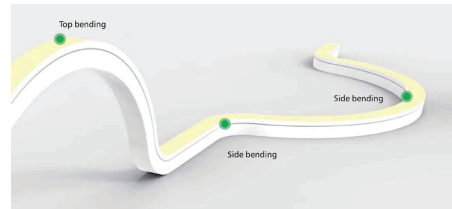

Top & Side Bend