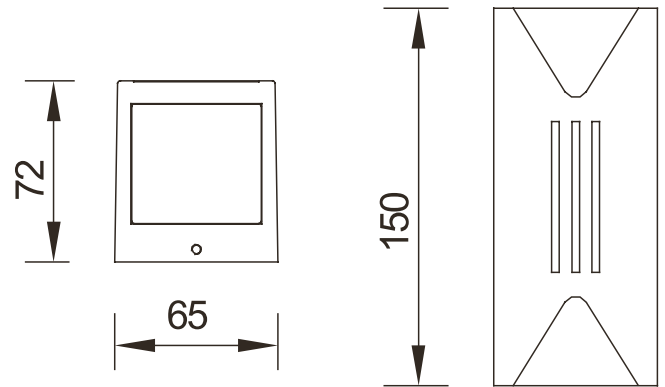

Model: OLB013028

General Data

Power	6W
LED type	3Wx2 COB LED
Luminous flux	45 lm
CCT	3000K or 4000K as standard. Different CCT upon request.
CRI	80+
Beam angle	60° x2 , 6° x2
Dimension	71x65x150mm
Cut out dia.	/
Weight (kgs)	1.3 kgs
Lamp Life	50000 hrs
SDCM	≤5
Ambient Temp.	-40°-45°
RAL Color	80+
Oper. Temp.	-30°-45°
Certifications	CE, RoHS

PRODUCT DESCRIPTION

Surface-mounted wall luminaire for outdoor installation, aluminum body, Glass diffuser, stainless steel screws, Low power COB LED, IP65 rating.

FIXTURE CONSTRUCTION

Cast aluminum body, with passivated (anodizing) anticorrosion finishing, stainless steel screws, silicon seal gaskets and cable gland for waterproof IP65

Accessories

- Mounting Sleeve /
- Clip /

Dimension Drawing

Lamp Options

Part Number	CCT	Beam angle
OLB013028C3B60	3000 K	60° x2
OLB013028C4B60	4000 K	60° x2
OLB013028C3B6	3000 K	6° x2
OLB013028C4B6	4000 K	6° x2