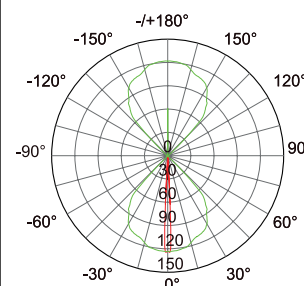

Model: OLB013028

General Data

Power	6W
LED type	3Wx2 COB LED
Luminous flux	45 lm
CCT	3000K or 4000K as standard. Different CCT upon request.
CRI	80+
Beam angle	60° x2 , 6° x2
Dimension	71x65x150mm
Cut out dia.	/
Weight (kgs)	1.3 kgs
Lamp Life	50000 hrs
SDCM	≤5
Ambient Temp.	-40°-45°
RAL Color	80+
Oper. Temp.	-30°-45°
Certifications	CE, RoHS

Accessories

- Mounting Sleeve /
- Clip /

Dimension Drawing

Lamp Options

Part Number	CCT	Beam angle
OLB013028C3B60	3000 K	60° x2
OLB013028C4B60	4000 K	60° x2
OLB013028C3B6	3000 K	6° x2
OLB013028C4B6	4000 K	6° x2

Photometric Data

Light Distribution Curve [Unit: cd]

Illumination Drawing