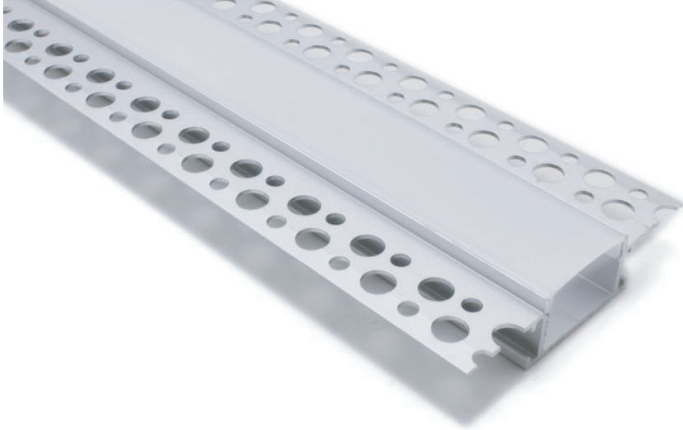

XLP07
Aluminium LED profile recessed in the drywall or ceiling

Ordering Options

Part Number Diffuser

XLP07	PMMA opal matte diffuser

Dimension Drawing

APPLICATIONS

Ideal for general lighting indoors commercial and residential applications. Such as Showrooms, restaurants, dining rooms, meeting rooms, offices, passages ,corridors, cinema, Super markets, shopping malls, lobbies, museum and exhibition.

PRODUCT DESCRIPTION

Recessed trimless aluminium LED profile for outside corner, for drywall with PC diffused cover, suitable to use with our Strip light range,

FIXTURE CONSTRUCTION

Aluminum body with PMMA opal matte diffuser

Accessory

End cap	EC-XLP07
Metal clip	-
Adj. clip	-
Connector	-