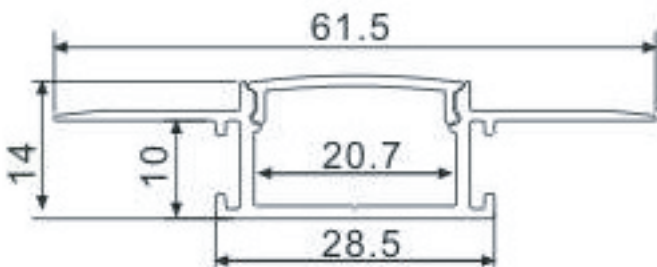

XLP07
Aluminium LED profile recessed in the drywall or ceiling

Ordering Options

Part Number Diffuser

XLP07	PMMA opal matte diffuser

Dimension Drawing

APPLICATIONS

Ideal for general lighting indoors commercial and residential applications. Such as Showrooms, restaurants, dining rooms, meeting rooms, offices, passages ,corridors, cinema, Super markets, shopping malls, lobbies, museum and exhibition.

PRODUCT DESCRIPTION

Recessed trimless aluminium LED profile for outside corner, for drywall with PC diffused cover, suitable to use with our Strip light range,

FIXTURE CONSTRUCTION

Aluminum body with PMMA opal matte diffuser

Accessory

End cap	EC-XLP07
Metal clip	-
Adj. clip	-
Connector	-