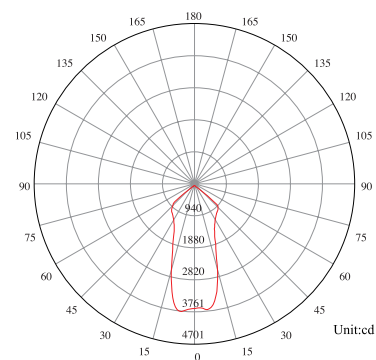

#### General Data

Power	35 W
LED type	LED COB
Luminous flux	3750/3875 lm
CCT	3000K or 4000K as standard. Different CCT upon request.
CRI	>83 Ra
Beam angle	40°
Dimension	Ø147x64 mm
Cut out dia.	Ø205 mm
Weight (kgs)	2.65 Kgs
Lamp Life	50000 hrs
SDCM	≤5
Oper. Temp.	C -10°-45°
Certifications	CE, RoHS
Trim Color	White
Dimming	1-10V/DALI

#### Dimension Drawing

#### Lamp Options

Part Number	CCT	Beam angle
PR8S38IP20WH3	3000 K	40°
PR8S38IP20WH4	4000 K	40°

#### Photometric Data

Light Distribution Curve [Unit: cd]

Lux distance Curve