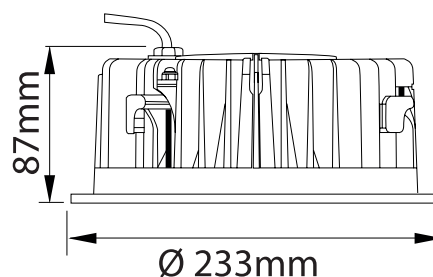

#### General Data

Power	35 W
LED type	LED COB
Luminous flux	3750/3875 lm
CCT	3000K or 4000K as standard. Different CCT upon request.
CRI	>83 Ra
Beam angle	40°
Dimension	Ø147x64 mm
Cut out dia.	Ø205 mm
Weight (kgs)	2.65 Kgs
Lamp Life	50000 hrs
SDCM	≤5
Oper. Temp.	C -10°-45°
Certifications	CE, RoHS
Trim Color	White
Dimming	1-10V/DALI

#### Dimension Drawing