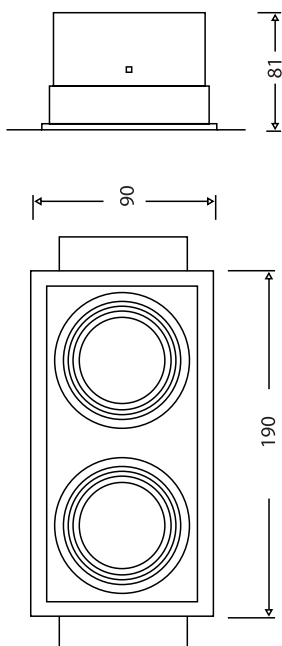

### Model: SYR190BL Trimless Square Twin Light - Trim

#### General Data

Lamp	MY
Lamp Watts	6W/10W/12W
Lamp Lumens	Up to 1080lm
Dimension	190X90X81 mm
Cut out dia. (mm)	190X90 mm
Weight	0.32 Kgs
IP Rating	20

#### Dimension Drawing

#### PRODUCT DESCRIPTION

Pinhole down light, can be powered with 6W, 10W, 12W MY LED lamp, made of die cast aluminum with return springs for fixing,