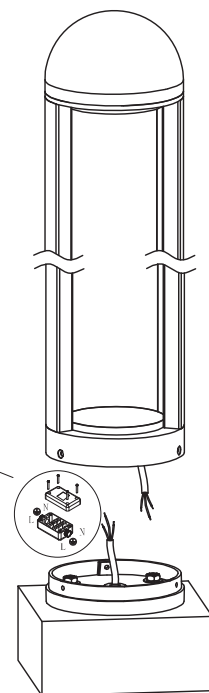

1. PREPARE THE GROUND FOR  
The depth of foundation pit shall be determined by digging to the original soil. In case of backfill, the recessed box can be embedded only after water injection and settlement.

The lamp shall be mounted only when the concrete is completely solidified, and not before settling for 72H (3 days)

2. FIX THE FLANGE TO THE GROUND.  
Be sure to fasten the flange tightly.
3. FIX THE BOLLARD TO THE FLANGE  
Be sure to fasten the flange tightly.

4. CONNECT THE CABLE .  
Live line for L terminal,  
Null line for N terminal,  
Ground line for E terminal.

indicate same protection class IP 65 junction box .

5. CONNECT THE POWER SUPPLY,  
light up the lamp.