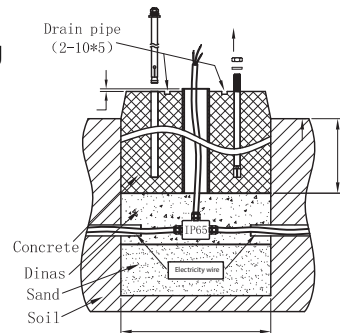

# XL marlin Lighting

Exterior Bollard Lighting (OLP023103RH60) installation Instruction

The user: Thank you for your purchase of this product, read this instruction manual before usage

1. Model: OLP023103RH60
2. Rated Voltage: AC110-240V
3. Rated Power: LED 8W
4. IP Grade: IP65
5. Insulation protection level: Class I
6. Operating Temperature: -30°~45°C

1. PREPARE THE GROUND FOR  
The depth of foundation pit shall be determined by digging to the original soil. In case of backfill, the recessed box can be embedded only after water injection and settlement.