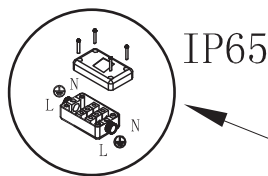

1. PREPARE THE GROUND FOR  
The depth of foundation pit shall be determined by digging to the original soil. In case of backfill, the recessed box can be embedded only after water injection and settlement.

The lamp shall be mounted only when the concrete is completely solidified, and not before settling for 72H (3 days)

2. FIX THE FLANGE TO THE GROUND.  
Be sure to fasten the flange tightly.
3. FIX THE BOLLARD TO THE FLANGE  
Be sure to fasten the flange tightly.

4. CONNECT THE CABLE .  
Live line for L terminal,  
Null line for N terminal,  
Ground line for E terminal.

indicate same protection class IP 65 junction box .

5. CONNECT THE POWER SUPPLY,  
light up the lamp.