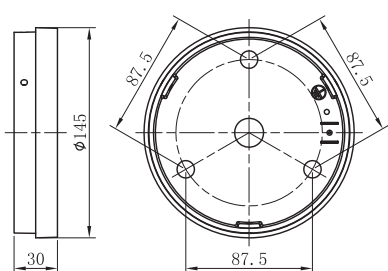

# XL marlin Lighting

Exterior Bollard Lighting (OLP023103RH60) installation Instruction

The user: Thank you for your purchase of this product, read this instruction manual before usage

1. Model: OLP023103RH60
2. Rated Voltage: AC110-240V
3. Rated Power: LED 8W
4. IP Grade: IP65
5. Insulation protection level: Class I
6. Operating Temperature: -30°~45°C