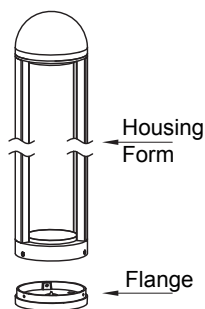

# XL marlin Lighting

Exterior Bollard Lighting (OLP023103RH60) installation Instruction

The user: Thank you for your purchase of this product, read this instruction manual before usage

1. Model: OLP023103RH60
2. Rated Voltage: AC110-240V
3. Rated Power: LED 8W
4. IP Grade: IP65
5. Insulation protection level: Class I
6. Operating Temperature: -30°~45°C