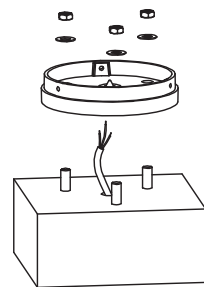

XL marlin Lighting

Exterior Bollard Lighting (OLP023103RH60) installation Instruction

The user: Thank you for your purchase of this product, read this instruction manual before usage

1. Model: OLP023103RH60
2. Rated Voltage: AC110-240V
3. Rated Power: LED 8W
4. IP Grade: IP65
5. Insulation protection level: Class I
6. Operating Temperature: -30°~45°C

- Always disconnect the power supply before installing or performing any maintenance operations.
- Installation should be carried out by a suitably qualified person in accordance with good electrical practice and the appropriate national wiring regulations.
- These luminaires are widely used in commercial lighting, home decoration lighting, art gallery and museums.
- Only can be touched after 3 minutes later when power off, so as to avoid burns.
- Dismantling and refit are forbidden
- Installation on inflammables is forbidden.

If the external flexible cable or cord of this luminaire is damaged, it shall be exclusively replaced by the manufacturer or his service agent or a similar qualified person in order to avoid a hazard.

1. PREPARE THE GROUND FOR
  The depth of foundation pit shall be determined by digging to the original soil. In case of backfill, the recessed box can be embedded only after water injection and settlement.

The lamp shall be mounted only when the concrete is completely solidified, and not before settling for 72H (3 days)

2. FIX THE FLANGE TO THE GROUND.
  Be sure to fasten the flange tightly.
3. FIX THE BOLLARD TO THE FLANGE
  Be sure to fasten the flange tightly.

4. CONNECT THE CABLE .
  Live line for L terminal,
  Null line for N terminal,
  Ground line for E terminal.

indicate same protection class IP 65 junction box .

5. CONNECT THE POWER SUPPLY,
  light up the lamp.